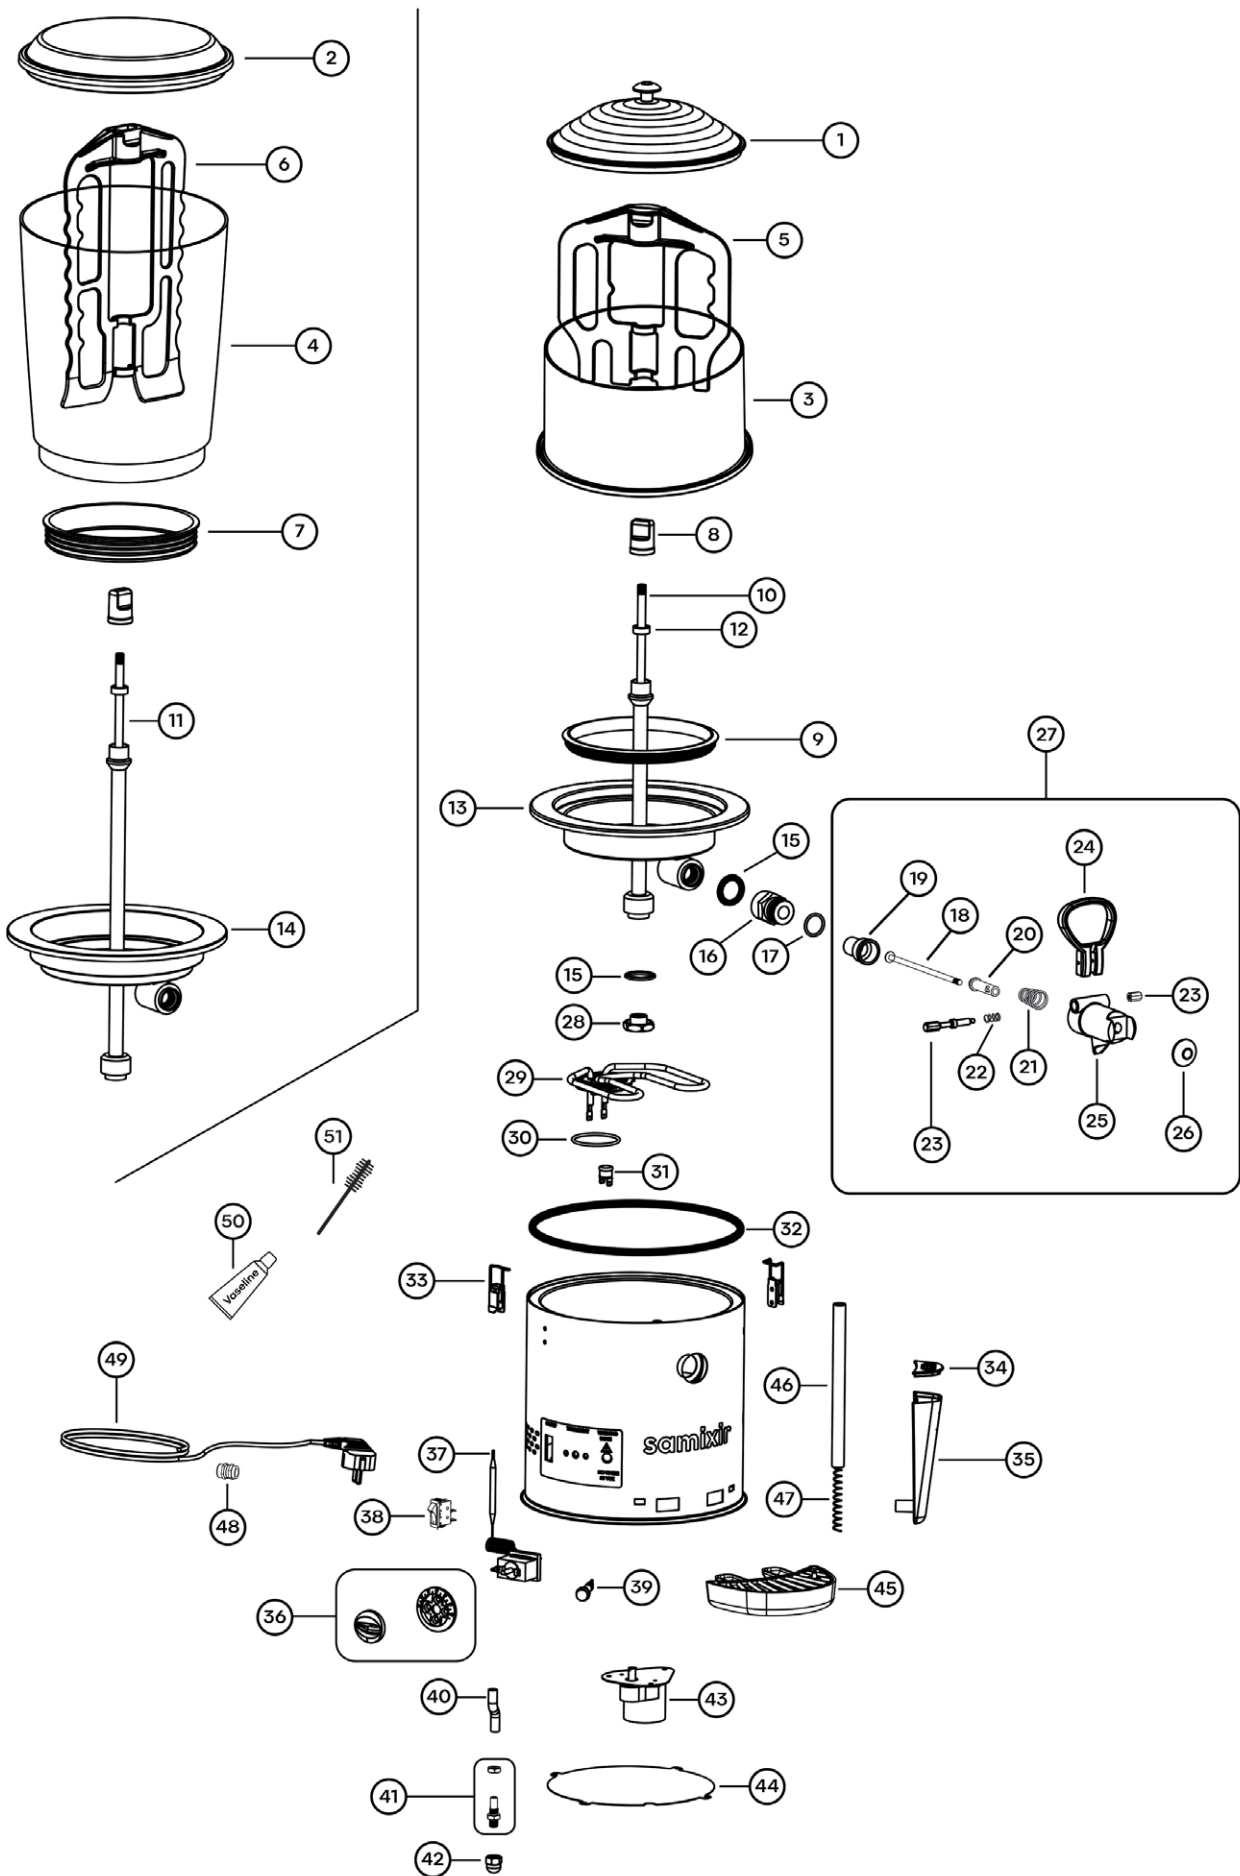

HOT SC.05 / HOT SC.10 Exploded Parts Picture

HOT SC.05 / HOT SC.10 Spare Part List

PIC. NO	STOCK CODE	PART NAME	UNIT PRICE
1	YM-0303	HOT BOWL COVER SET	8,00 EUR
2	YM-0667	HOT 10 L BOWL COVER TRANSPARENT	12,00 EUR
3	YM-0276	HOT 5 L BOWL	28,00 EUR
4	YM-0664	HOT 10 L BOWL	30,00 EUR
5	YM-0278	HOT 5 L MIXING PALETTE	9,50 EUR
6	YM-0609	HOT 10 L MIXING PALETTE	13,00 EUR
7	YM-0669	HOT 10 L BOWL GASKET	7,00 EUR
8	YM-0328	HOT SHAFT KNOB	4,00 EUR
9	YM-0297	HOT 5 L BOWL GASKET	7,00 EUR
10	YM-0331	HOT 5 L PALETTE SHAFT	10,00 EUR
11	YM-0603	HOT 10 L PALETTE SHAFT	13,00 EUR
12	YM-0306	HOT FELT (9x19x7)	3,00 EUR
13	YM-0299	HOT 5 L UPPER HEATER CUP	65,00 EUR
14	YM-0601	HOT 10 L UPPER HEATER CUP	78,00 EUR
15	YM-1689	HOT BEIN MARI SMALL GASKET SILICON	3,00 EUR
16	YM-0324	HOT STAINLESS STEEL TAP SLOT 6 CORNER	14,00 EUR
17	YM-0310	HOT TAP O-RING	1,50 EUR
18	YM-0314	HOT TAP STICK	5,00 EUR
19	YM-0311	HOT TAP GASKET	3,00 EUR
20	YM-0325	HOT TAPE PIN	2,50 EUR
21	YM-0327	HOT TAP SPRING	2,50 EUR
22	YM-0317	HOT LOCK PIN SPRING	1,50 EUR
23	YM-0315	HOT TAP LOCK PIN SET	4,00 EUR
24	YM-0322	HOT TAP HANDLE	5,00 EUR
25	YM-0312	HOT TAP BODY	5,00 EUR
26	YM-0307	HOT HANDLE	2,50 EUR
27	YM-0323	HOT TAP SET	32,00 EUR
28	YM-0338	HOT CUP NUT	4,00 EUR
29	YM-1152	HOT RESISTANCE 1000 W	15,00 EUR
30	YM-1690	HOT RESISTANCE O-RING YELLOW 50*3 MM	2,00 EUR
31	YM-0339	HOT FUSE 120°C	3,00 EUR
32	YM-0281	HOT BAIN-MARIE SILICON GASKET	4,00 EUR
33	YM-0298	HOT BOWL LOCKING LATCH	9,50 EUR
34	YM-0280	HOT BAIN-MARIE WATER CONTAINER COVER	2,50 EUR
35	YM-0285	HOT BAIN-MARIE WATER CONTAINER	7,00 EUR
36	YM-1136	HOT THERMOSTAT BUTTON KIT	2,50 EUR
37	YM-0275	HOT 30-90°C THERMOSTAT	8,00 EUR
38	YM-0445	HOT 1-0 MONO WITH LIGHT COVERED SWITCH (WITH COVER)	3,00 EUR
39	YM-0357	HOT SIGNAL LAMP	2,50 EUR
40	YM-0353	HOT BLEEDER HOSE 7x11mm	1,50 EUR
41	YM-0722	HOT BLEED VALVE BODY (WT. NUT)	5,00 EUR
42	YM-0721	HOT BLEEDER CAP (WT. GASKET)	2,50 EUR
43	YM-0920	HOT MIXER MOTOR 30RPM (WITH PLATE)	60,00 EUR
44	YM-0296	HOT BODY LOWER COVER	6,00 EUR
45	YM-0291	HOT DRIP TRAY SET	9,50 EUR
46	YM-0354	BAIN-MARIE WATER CONTAINER HOSE 10x14 mm	2,50 EUR
47	YM-0283	HOT BAIN-MARIE WATER CONTAINER HOSE SPRING	2,50 EUR
48	YM-0142	CABLE GLANDS PG7	2,00 EUR
49	YM-0123	PLUG CABLE 3X0,75 MM 2 M	6,00 EUR
50	YM-0538	LUBRI-FILM LUBRICANT NSF 28gr	8,00 EUR
51	YM-1472	HOT TAP CLEANING BRUSH	7,00 EUR