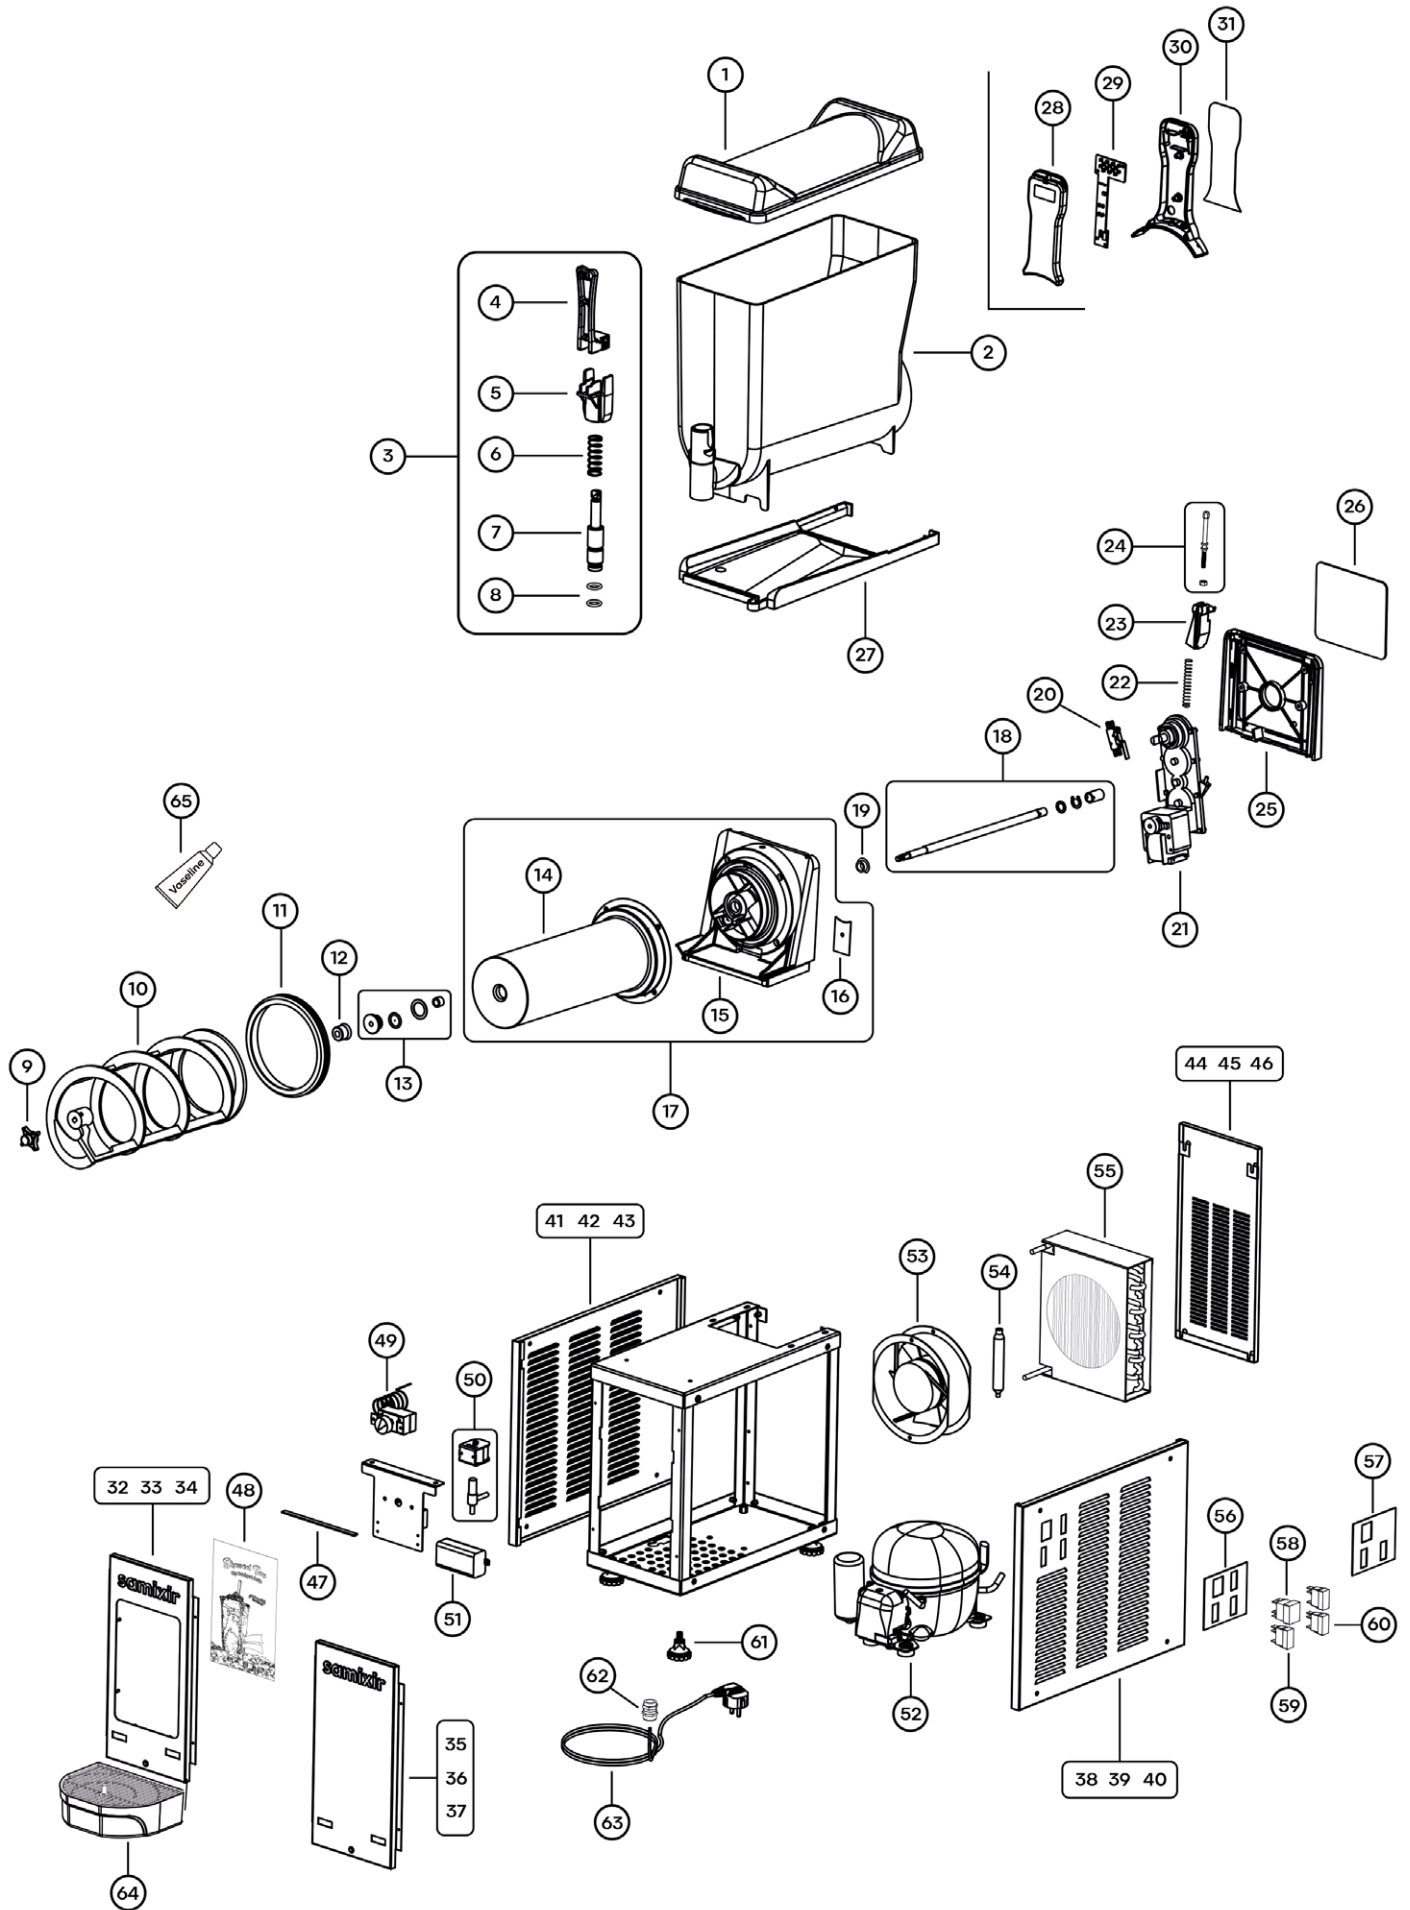

Slush Mono / Slush Mono Allure Exploded Parts Picture

Slush Mono / Slush Mono Allure Spare Part List

PIC. NO	STOCK CODE	PART NAME	UNIT PRICE
1	YM-0011	SLUSH 12 L BOWL COVER TRANSPARENT	14,00 EUR
2	YM-0009	SLUSH 12 L BOWL	48,00 EUR
3	YM-0389	SLUSH TAP SET	23,00 EUR
4	YM-0387	SLUSH TAP HANDLE	6,50 EUR
5	YM-0385	SLUSH TAP BODY	6,50 EUR
6	YM-0392	SLUSH TAP SPRING	2,50 EUR
7	YM-0390	SLUSH TAP PISTON	6,50 EUR
8	YM-0223	SLUSH TAP PISTON GASKET O-RING 15,47x3,53 RED	1,00 EUR
9	YM-0373	SLUSH AUGER NUT	5,00 EUR
10	YM-0367	SLUSH AUGER	28,00 EUR
11	YM-0488	SLUSH BOWL GASKET	9,50 EUR
12	YM-0467	SLUSH AUGER GASKET	4,00 EUR
13	YM-0720	SLUSH COOLING PLATE FRONT SLEEVE SET	7,00 EUR
14	YM-0492	SLUSH COOLING PLATE	80,00 EUR
15	YM-0362	SLUSH REAR TABLE	14,00 EUR
16	YM-0043	SLUSH REAR TABLE DRAINING SHEET	2,00 EUR
17	YM-0500	SLUSH COOLING TABLE SET	105,00 EUR
18	YM-0368	SLUSH AUGER SHAFT SET	25,00 EUR
19	YM-0552	SLUSH SINTER BUSHING	6,00 EUR
20	YM-0408	SLUSH SWITCH	35,00 EUR
21	YM-0057	SLUSH MIXER MOTOR 33 RPM KENTA MR935 H40 230V 50HZ	130,00 EUR
22	YM-0405	SLUSH DENSITY ADJUSTMENT SPRING	3,00 EUR
23	YM-0402	SLUSH DENSITY INDICATOR	4,00 EUR
24	YM-0124	SLUSH DENSITY ADJUSTMENT PIN (WITH NUT)	4,00 EUR
25	YM-0364	SLUSH REAR TABLE COVER	7,00 EUR
26	YM-0490	SLUSH VISUAL CARD	3,00 EUR
27	YM-0358	SLUSH BOTTOM TABLE	14,00 EUR
28	YM-0783	SLUSH ILLUMINATION BOX COVER TRANSPARENT	9,00 EUR
29	YM-0817	RGB LED ILLUMINATION AND CONTROL CIRCUIT	65,00 EUR
30	YM-0784	SLUSH ILLUMINATION BODY	14,00 EUR
31	YM-0983	SLUSH ILLUMINATION BODY SAMIXIR LOGO VIRSUAL BUTTON (NEW TYPE)	3,00 EUR
32	YM-0806	SLUSH MONO ALLURE FRONT COVER - YELLOW	18,00 EUR
33	YM-0807	SLUSH MONO ALLURE FRONT COVER - BLACK	18,00 EUR
34	YM-0808	SLUSH MONO ALLURE FRONT COVER - INOX	29,00 EUR
35	YM-0794	SLUSH MONO FRONT COVER YELLOW	16,00 EUR
36	YM-0798	SLUSH MONO FRONT COVER BLACK	16,00 EUR
37	YM-0802	SLUSH MONO FRONT COVER INOX	27,00 EUR
38	YM-0827	SLUSH MONO LEFT COVER - YELLOW	17,00 EUR
39	YM-0828	SLUSH MONO LEFT COVER - BLACK	17,00 EUR
40	YM-0826	SLUSH MONO LEFT COVER - INOX	28,00 EUR
41	YM-1358	SLUSH MONO RIGHT COVER - YELLOW	17,00 EUR
42	YM-1360	SLUSH MONO RIGHT COVER - BLACK	17,00 EUR
43	YM-1362	SLUSH MONO RIGHT COVER - INOX	28,00 EUR
44	YM-1359	SLUSH MONO REAR COVER - YELLOW	16,00 EUR
45	YM-1361	SLUSH MONO REAR COVER - BLACK	16,00 EUR
46	YM-1363	SLUSH MONO REAR COVER - INOX	27,00 EUR
47	YM-0824	SLUSH MONO FRONT PANEL LED MODULE 24V SET	9,00 EUR
48	YM-1128	SLUSH MONO FRONT PANEL VISUAL FILM	6,00 EUR
49	YM-0202	ANALOG THERMOSTAT	8,00 EUR
50	YM-0765	SOLENOID VALF PVE-191/192 PCC	45,00 EUR
51	YM-0893	SLUSH MONO ILLUMINATION ADAPTOR 24V-0.5A	30,00 EUR
52	YM-0903	SLUSH MONO COMPRESSOR R290	150,00 EUR
53	YM-0825	SLUSH MONO SQUARE FAN 38W	50,00 EUR
54	YM-0019	20 GR DRYER 6,35X2,5MM	5,00 EUR
55	YM-0635	SLUSH MONO CONDENSER	70,00 EUR
56	YM-1295	SLUSH MONO ALLURE SWITCH LABEL	2,00 EUR
57	YM-1095	SLUSH MONO SWITCH LABEL	2,00 EUR
58	YM-0551	1-0 WIDE ILLUMINATED SWITCH (WITH COVER)	3,00 EUR
59	YM-0736	1-0-2 SINGLE NON-ILLUMINATED SWITCH (WITH COVER)	3,00 EUR
60	YM-0719	1-0-2 SINGLE NON-ILLUMINATED SWITCH	3,00 EUR
61	YM-0102	MACHINE FOOT NYLON6	2,00 EUR
62	YM-0143	CABLE GLANDS PG9	3,00 EUR
63	YM-0523	PLUG CABLE 3X1 MM 2,5 M	7,00 EUR
64	YM-0702	DRIP TRAY SET NEW MODEL	9,50 EUR
65	YM-0538	LUBRI-FILM LUBRICANT NSF 28gr	8,00 EUR