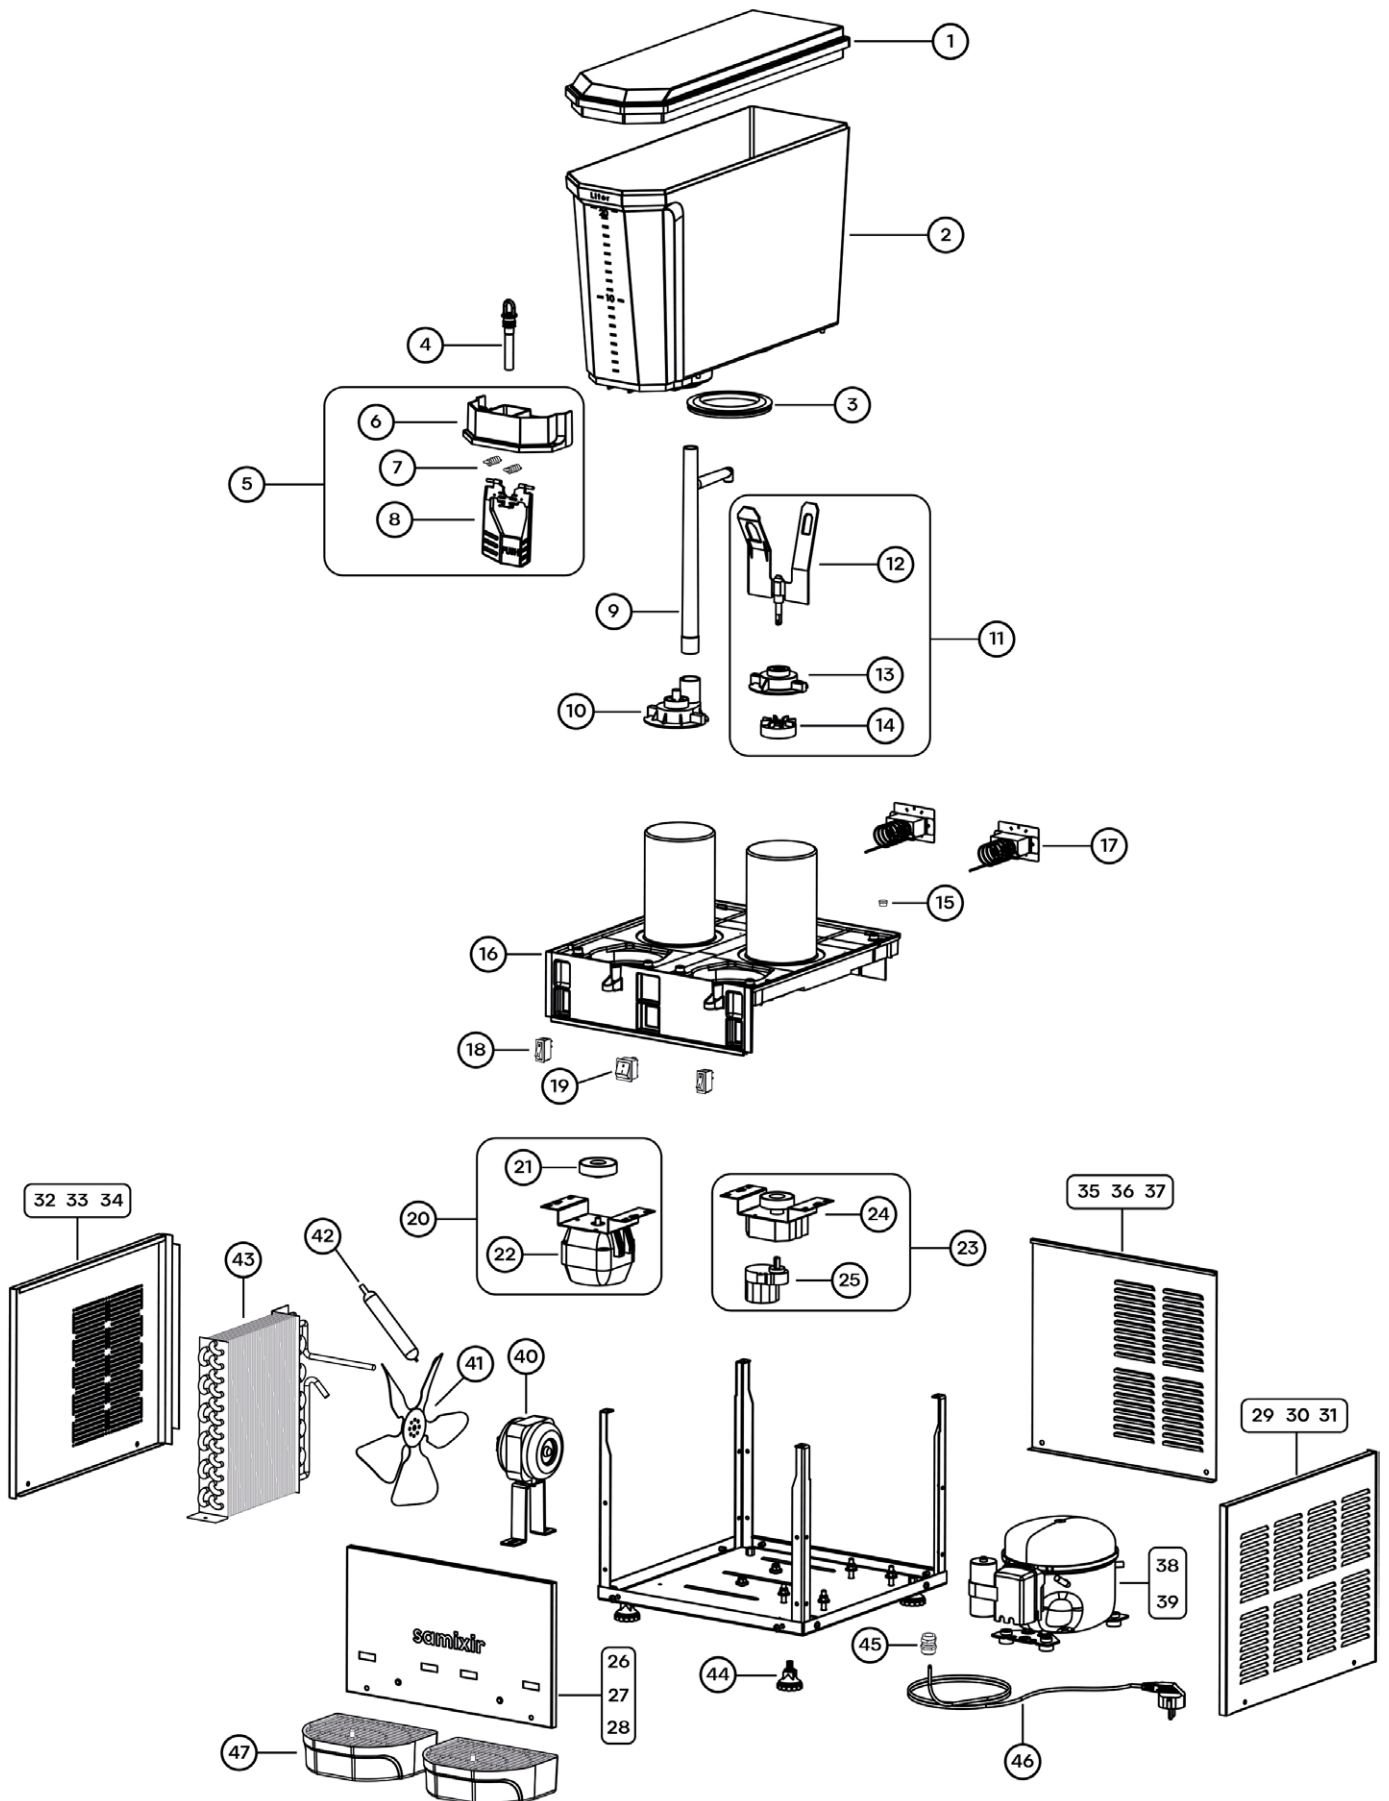

Classical Twin Exploded Parts Picture

Classical Twin Spare Part List

PIC. NO	STOCK CODE	PART NAME	UNIT PRICE
1	YM-0708	CLAS. 20 L BOWL COVER TRANSPARENT NEW	14,00 EUR
2	YM-0020	CLASSICAL 20 L BOWL	35,00 EUR
3	YM-0127	CLASSICAL BOWL GASKET	4,00 EUR
4	YM-0218	CLASSICAL TAP HOSE	3,00 EUR
5	YM-0180	CLASSICAL TAP SET	12,00 EUR
6	YM-0178	CLASSICAL TAP BODY	5,00 EUR
7	YM-0198	CLASSICAL/PANORAMIC TAP SPRING (1 PCS)	1,00 EUR
8	YM-0220	CLASSICAL/PANORAMIC TAP HANDLE	5,00 EUR
9	YM-0159	CLASSICAL SPRAY PIPE SET	7,00 EUR
10	YM-0483	CLASSICAL SCROLL PUMP SET 45 MM	8,50 EUR
11	YM-0174	CLASSICAL MIXING PALETTE SET	12,00 EUR
12	YM-0172	CLASSICAL MIXING PALETTE	3,00 EUR
13	YM-0175	CLASSICAL MIXING PALETTE BODY	3,00 EUR
14	YM-0171	CLASSICAL MIXER PALETTE MAGNET	6,00 EUR
15	YM-0409	CLASSICAL/PANORAMIC TABLE SCREW TAP	1,00 EUR
16	YM-0168	CLASSICAL TWIN TABLE SET	110,00 EUR
17	YM-0202	ANALOG THERMOSTAT	8,00 EUR
18	YM-0412	ON OFF SINGLE NON-ILLUMINATED SWITCH	3,00 EUR
19	YM-0125	ON OFF WIDE NON-ILLUMINATED SWITCH	3,00 EUR
20	YM-0160	CLASSICAL SPRAY MOTOR SET	45,00 EUR
21	YM-0511	SPRAY MOTOR MAGNET	5,00 EUR
22	YM-0546	CLASSICAL SPRAY MOTOR (WITH PLATE)	40,00 EUR
23	YM-1231	CLASSICAL MIXER MOTOR SET 60 RPM(MECHTEX)	60,00 EUR
24	YM-0710	CLASSICAL MIXER MOTOR MAGNET SET	10,00 EUR
25	YM-0129	CLASSICAL MIXING MOTOR MAGNET 60 RPM	50,00 EUR
26	YM-0556	CLASSICAL TWIN FRONT COVER YELLOW	16,00 EUR
27	YM-0659	CLASSICAL TWIN FRONT COVER BLACK	16,00 EUR
28	YM-0555	CLASSICAL TWIN FRONT COVER INOX	27,00 EUR
29	YM-1366	CLASSICAL TWIN LEFT COVER YELLOW	14,00 EUR
30	YM-1367	CLASSICAL TWIN LEFT COVER BLACK	14,00 EUR
31	YM-1368	CLASSICAL TWIN LEFT COVER INOX	25,00 EUR
32	YM-0558	CLASSICAL TWIN/TRIPLE RIGHT COVER YELLOW	14,00 EUR
33	YM-0410	CLASSICAL TWIN/TRIPLE RIGHT COVER BLACK	14,00 EUR
34	YM-0557	CLASSICAL TWIN/TRIPLE RIGHT COVER INOX	25,00 EUR
35	YM-0562	CLASSICAL TWIN BACK COVER YELLOW	16,00 EUR
36	YM-0760	CLASSICAL TWIN BACK COVER BLACK	16,00 EUR
37	YM-0561	CLASSICAL TWIN BACK COVER INOX	27,00 EUR
38	YM-1378	CLASSICAL TWIN COMPRESSOR R134	130,00 EUR
39	YM-1377	CLASSICAL TWIN COMPRESSOR R290	130,00 EUR
40	YM-0902	FAN MOTOR 7W	26,00 EUR
41	YM-0604	C.TWIN/TRIPLE 23 CM 28 DEGREE FAN BLADE	3,00 EUR
42	YM-0019	20 GR DRYER 6,35X2,5MM	5,00 EUR
43	YM-0136	CLASSICAL TWIN CONDENSER	100,00 EUR
44	YM-0102	MACHINE FOOT NYLON6	2,00 EUR
45	YM-0142	CABLE GLANDS PG7	2,00 EUR
46	YM-0123	PLUG CABLE 3X0,75 MM 2 M	6,00 EUR
47	YM-0702	DRIP TRAY SET NEW MODEL	9,50 EUR