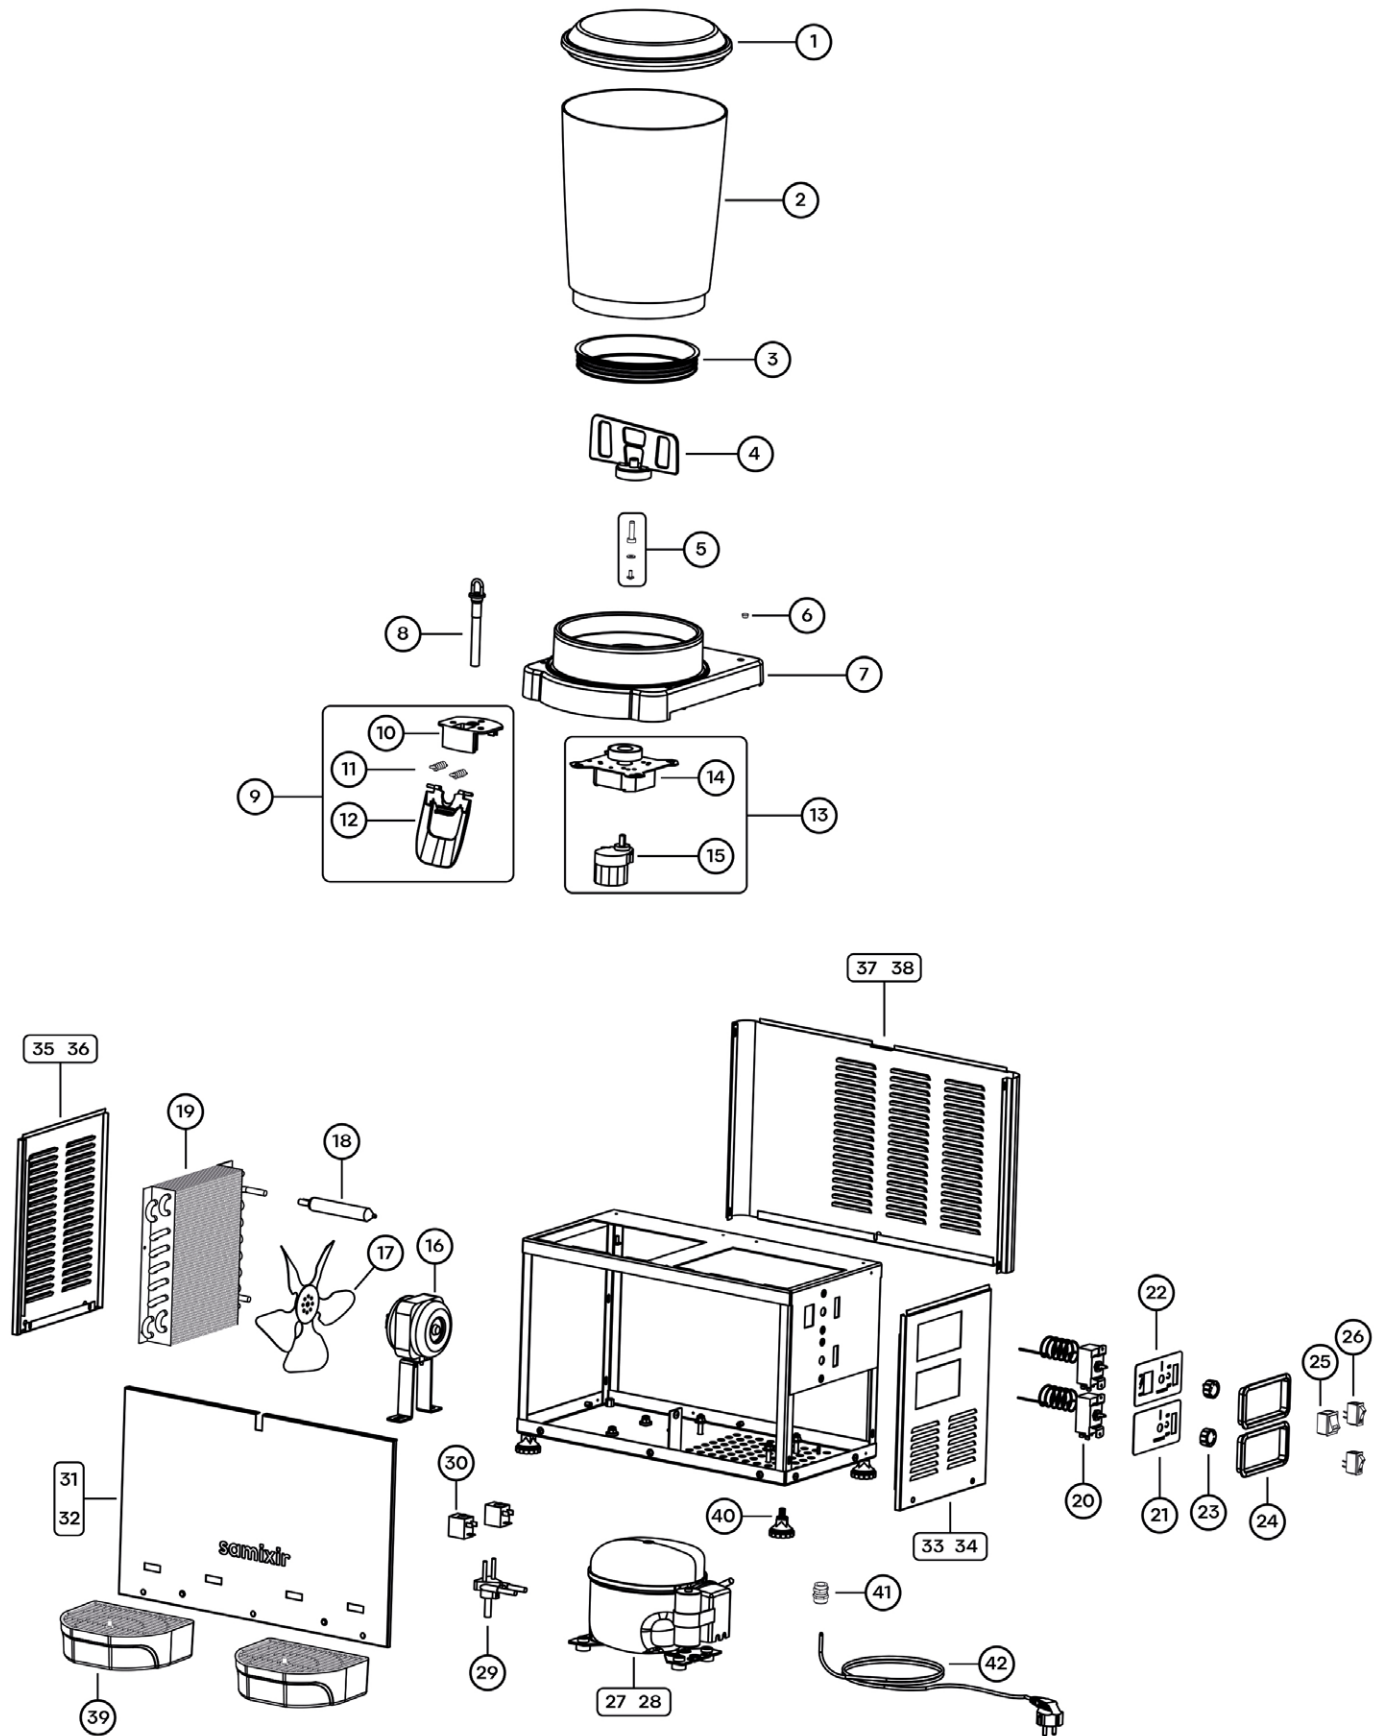

Panoramic 10 Twin Analog Exploded Parts Picture

Panoramic 10 Twin Analog Spare Part List

PIC. NO	STOCK CODE	PART NAME	UNIT PRICE
1	YM-0667	10 L PANORAMIC BOWL COVER TRANSPARENT	12,00 EUR
2	YM-0664	10 L PANORAMIC BOWL	30,00 EUR
3	YM-0669	10 L PANORAMIC BOWL GASKET	7,00 EUR
4	YM-0673	10 L MIXING PALETTE	9,50 EUR
5	YM-0674	PANORAMIC MIXING SHAFT SET	4,00 EUR
6	YM-0678	PANORAMIC 10 L TABLE SCREW TAP	1,00 EUR
7	YM-0677	PANORAMIC 10 L TABLE SET	90,00 EUR
8	YM-0670	10 L PANORAMIC TAP HOSE	3,00 EUR
9	YM-0671	10 L PANORAMIC TAP SET	11,00 EUR
10	YM-0255	PANORAMIC TAP BODY	3,00 EUR
11	YM-0198	CLASSICAL/PANORAMIC TAP SPRING (1 PCS)	1,00 EUR
12	YM-0672	10 L PANORAMIC TAP HANDLE	5,00 EUR
13	YM-1232	PANORAMIC MIXING MOTOR SET	60,00 EUR
14	YM-0675	PANORAMIC MIXING MOTOR MAGNET SET	10,00 EUR
15	YM-1080	PANORAMIC MIXING MOTOR 30 RPM	50,00 EUR
16	YM-0902	FAN MOTOR 7W	26,00 EUR
17	YM-0029	20 CM 34 DEGREE FAN BLADE (40 L - MM44 - MMM30)	4,00 EUR
18	YM-0543	15 GR DRIER	3,00 EUR
19	YM-0834	PANORAMIC 10 TWIN/TRIPLE CONDENSER	80,00 EUR
20	YM-0202	ANALOG THERMOSTAT	8,00 EUR
21	YM-0845	10 TWIN/TRIPLE MIXING SWITCH STICKER	2,00 EUR
22	YM-0901	10 TWIN/TRIPLE MAIN SWITCH STICKER	2,00 EUR
23	YM-0421	THERMOSTAT BUTTON	2,00 EUR
24	YM-0693	10 L SWITCH FRAME	3,00 EUR
25	YM-0126	1-0 WIDE ILLUMINATED SWITCH	3,00 EUR
26	YM-0412	ON OFF SINGLE NON-ILLUMINATED SWITCH	3,00 EUR
27	YM-0115	PANORAMIC 10 TWIN COMPRESSOR R134A	130,00 EUR
28	YM-1376	PANORAMIC 10 TWIN COMPRESSOR R290	130,00 EUR
29	YM-0910	SOLENOID BODY 1 INPUT 2 OUTPUT	60,00 EUR
30	YM-0611	SOLENOID COIL (1 PCS)	15,00 EUR
31	YM-0661	PANORAMIC 10 TWIN FRONT COVER YELLOW	17,00 EUR
32	YM-0714	PANORAMIC 10 TWIN FRONT COVER BLACK	17,00 EUR
33	YM-0695	PANORAMIC 10 TWIN LEFT COVER YELLOW	13,00 EUR
34	YM-0737	PANORAMIC 10 TWIN LEFT COVER BLACK	13,00 EUR
35	YM-1393	PANORAMIC 10 TWIN RIGHT COVER YELLOW	13,00 EUR
36	YM-1395	PANORAMIC 10 TWIN RIGHT COVER BLACK	13,00 EUR
37	YM-0712	PANORAMIC 10 TWIN BACK COVER YELLOW	17,00 EUR
38	YM-0739	PANORAMIC 10 TWIN BACK COVER BLACK	17,00 EUR
39	YM-0702	DRIP TRAY SET NEW MODEL	9,50 EUR
40	YM-0102	MACHINE FOOT NYLON6	2,00 EUR
41	YM-0142	CABLE GLANDS PG7	2,00 EUR
42	YM-0123	PLUG CABLE 3X0,75MM 2 M	6,00 EUR