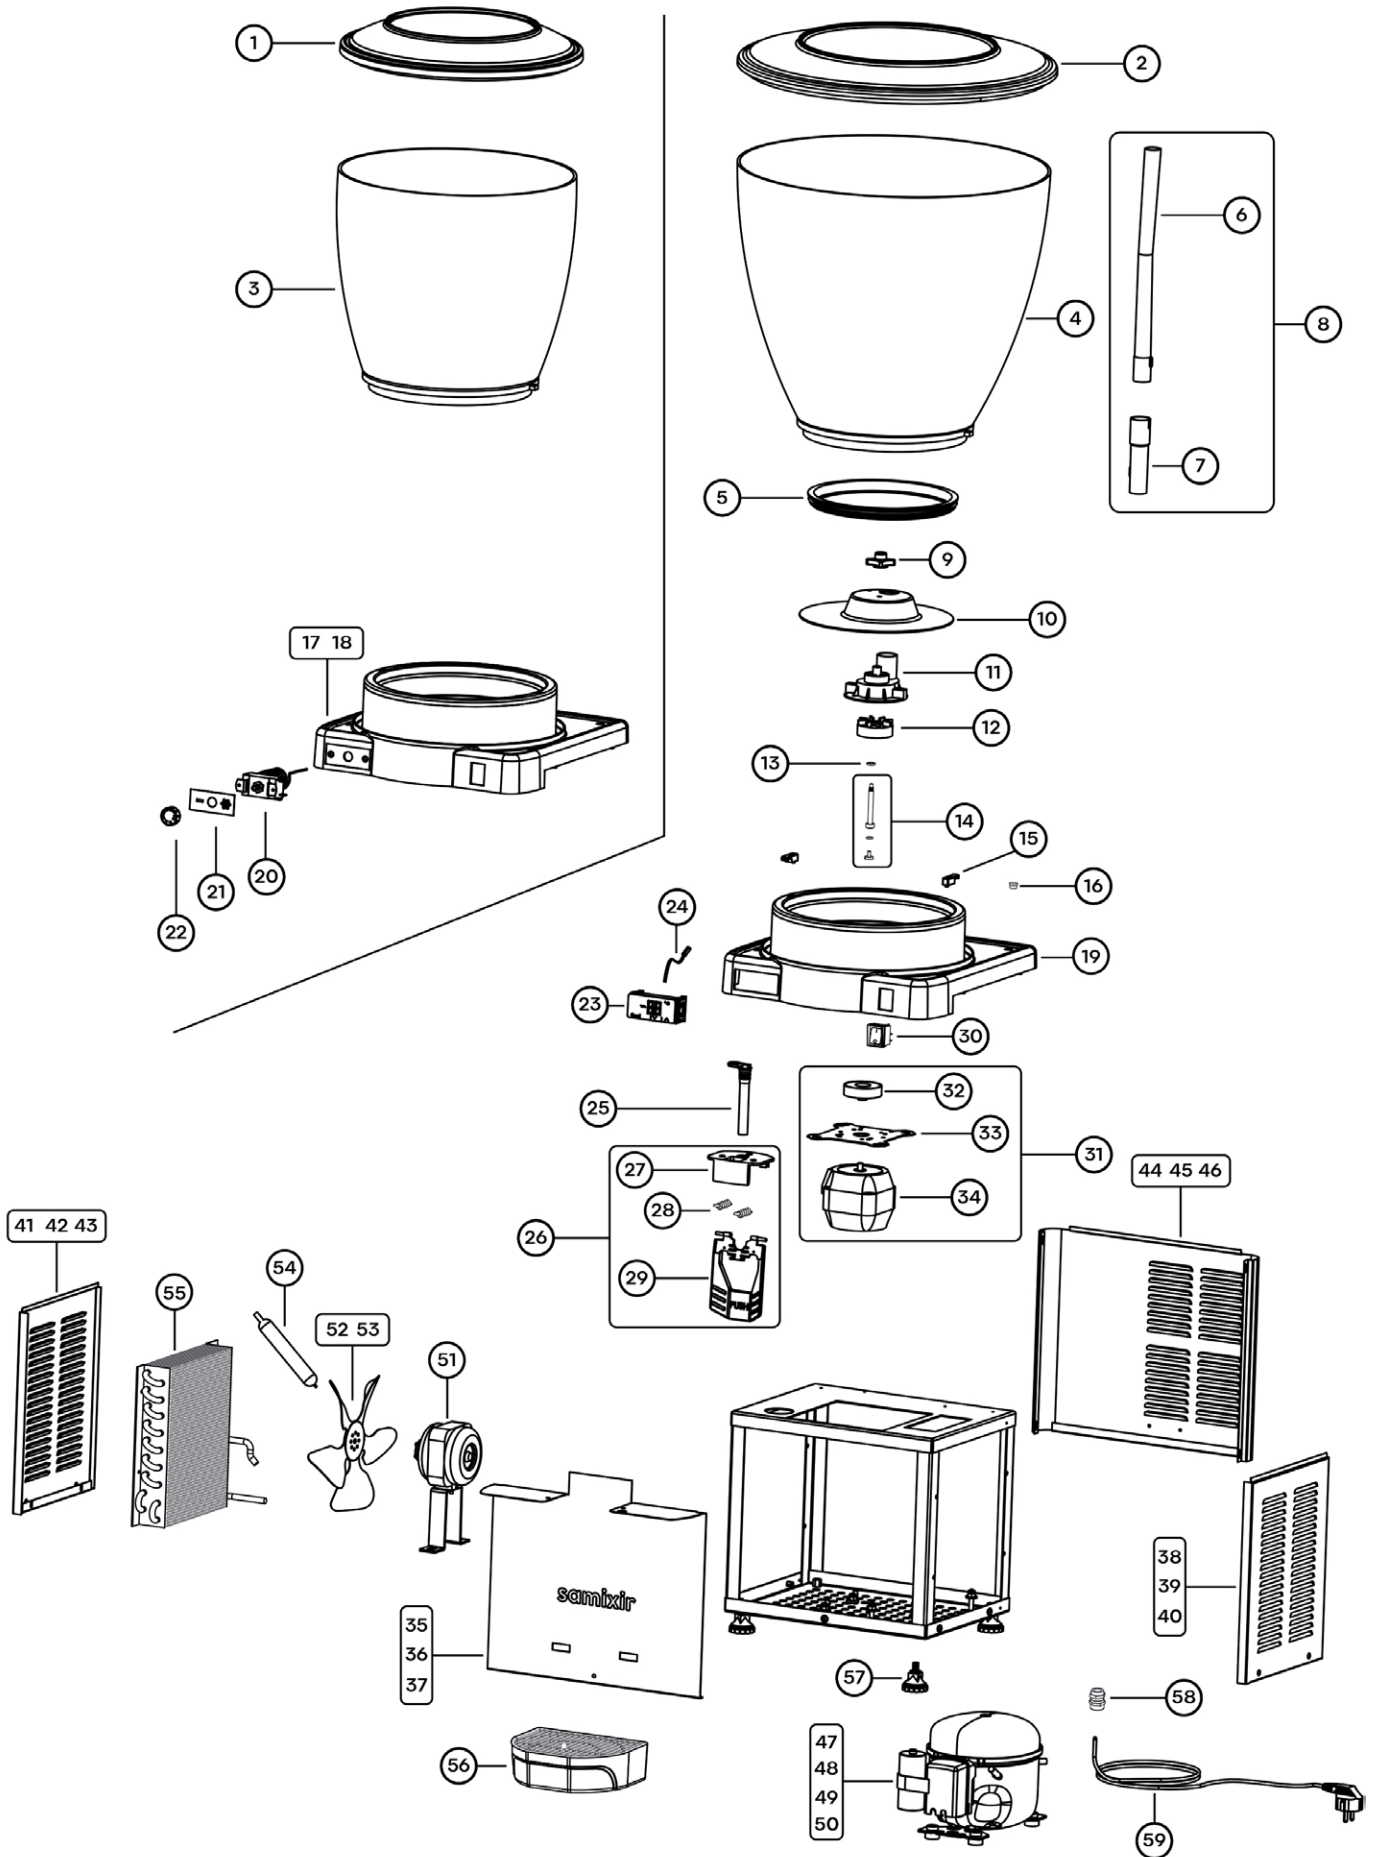

S22 Analog - Digital / S40 Analog - Digital Exploded Parts Picture

S22 Analog - Digital / S40 Analog - Digital Spare Part List

PIC. NO	STOCK CODE	PART NAME	UNIT PRICE
1	YM-0572	22 L PANAROMIC SPRAY BOWL COVER	19,00 EUR
2	YM-0070	40 L PANAROMIC SPRAY BOWL COVER	25,00 EUR
3	YM-0033	22 L PANORAMIC BOWL	35,00 EUR
4	YM-0066	40 L PANORAMIC BOWL	57,00 EUR
5	YM-0128	22/40 L PANORAMIC BOWL GASKET	7,00 EUR
6	YM-0031	22 L SPRAY PIPE	7,00 EUR
7	YM-0063	PANORAMIC 40 L SPRAY PIPE ADD.PART	3,00 EUR
8	YM-0065	40 L SPRAY PIPE SET	10,00 EUR
9	YM-1587	PANORAMIC SPRAY HAT NUT	3,00 EUR
10	YM-0244	PANORAMIC SPRAY HAT	9,50 EUR
11	YM-0260	PANORAMIC SCROLL PUMP BODY	6,00 EUR
12	YM-0481	SCROLL PUMP MAGNET	5,00 EUR
13	YM-0113	CLASSICAL/PANORAMIC TAP HANDLE	1,00 EUR
14	YM-0242	PANORAMIC SPRAY SHAFT SET	5,00 EUR
15	YM-0246	22/40 L PANORAMIC BOWL FASTNER	1,00 EUR
16	YM-0409	CLASSICAL/PANORAMIC TABLE SCREW TAP	1,00 EUR
17	YM-0229	PANORAMIC 22 L SPRAY ANALOG TABLE SET	105,00 EUR
18	YM-0230	PANORAMIC 22 L SPRAY ELECTRONIC TABLE SET	105,00 EUR
19	YM-0234	PANORAMIC 40 L SPRAY ELECTRONIC TABLE SET	140,00 EUR
20	YM-0202	ANALOG THERMOSTAT	8,00 EUR
21	YM-0506	ANALOG THERMOSTAT STICKER	1,00 EUR
22	YM-0421	THERMOSTAT BUTTON	2,00 EUR
23	YM-0116	ELECTRONIC THERMOSTAT	35,00 EUR
24	YM-0573	PROB ELECTRONIC THERMOSTAT PROBE	7,00 EUR
25	YM-0219	22/40 L PANORAMIC TAP HOSE	3,00 EUR
26	YM-0257	22/40 L PANORAMIC TAP SET	11,00 EUR
27	YM-0255	PANORAMIC TAP BODY	3,00 EUR
28	YM-0198	CLASSICAL/PANORAMIC TAP SPRING (1 PCS)	1,00 EUR
29	YM-0220	CLASSICAL/PANORAMIC TAP HANDLE	5,00 EUR
30	YM-0502	ON OFF SINGLE ILLUMINATED SWITCH WITH HOOD	4,00 EUR
31	YM-0243	PANORAMIC SPRAY MOTOR SET	45,00 EUR
32	YM-0511	SPRAY MOTOR MAGNET	5,00 EUR
33	YM-0425	PANORAMIC MOTOR PLATE	5,00 EUR
34	YM-0274	SPRAY MOTOR WITH BEARING	37,00 EUR
35	YM-0576	PANORAMIC 22/40 L FRONT COVER YELLOW	14,00 EUR
36	YM-0729	PANORAMIC 22/40 L FRONT COVER BLACK	14,00 EUR
37	YM-0575	PANORAMIC 22/40 L FRONT COVER INOX	25,00 EUR
38	YM-0580	PANORAMIC 22/40 L LEFT COVER YELLOW	14,00 EUR
39	YM-0726	PANORAMIC 22/40 L LEFT COVER BLACK	14,00 EUR
40	YM-0579	PANORAMIC 22/40 L LEFT COVER INOX	25,00 EUR
41	YM-0578	PANORAMIC 22/40 L RIGHT COVER YELLOW	14,00 EUR
42	YM-0725	PANORAMIC 22/40 L RIGHT COVER BLACK	14,00 EUR
43	YM-0577	PANORAMIC 22/40 L RIGHT COVER INOX	25,00 EUR
44	YM-0582	PANORAMIC 22/40 L BACK COVER YELLOW	14,00 EUR
45	YM-0730	PANORAMIC 22/40 L BACK COVER BLACK	14,00 EUR
46	YM-0581	PANORAMIC 22/40 L BACK COVER INOX	25,00 EUR
47	YM-1383	PANORAMIC 22 L COMPRESSOR R134	100,00 EUR
48	YM-1384	PANORAMIC 22 L COMPRESSOR R290	100,00 EUR
49	YM-1385	PANORAMIC 40 L COMPRESSOR R134	130,00 EUR
50	YM-1398	PANORAMIC 40 L COMPRESSOR R290	130,00 EUR
51	YM-0902	FAN MOTOR 7W	26,00 EUR
52	YM-0028	20 CM 28 DEGREE FAN BLADE (22 L - MM20)	4,00 EUR
53	YM-0029	20 CM 34 DEGREE FAN BLADE (40 L - MM44 - MMM30)	4,00 EUR
54	YM-0543	15 GR DRIER	3,00 EUR
55	YM-0254	PANORAMIC 22/40 L CONDENSER	70,00 EUR
56	YM-0702	DRIP TRAY SET NEW MODEL	9,50 EUR
57	YM-0102	MACHINE FOOT NYLON6	2,00 EUR
58	YM-0142	CABLE GLANDS PG7	2,00 EUR
59	YM-0123	PLUG CABLE 3X0,75MM 2 M	6,00 EUR