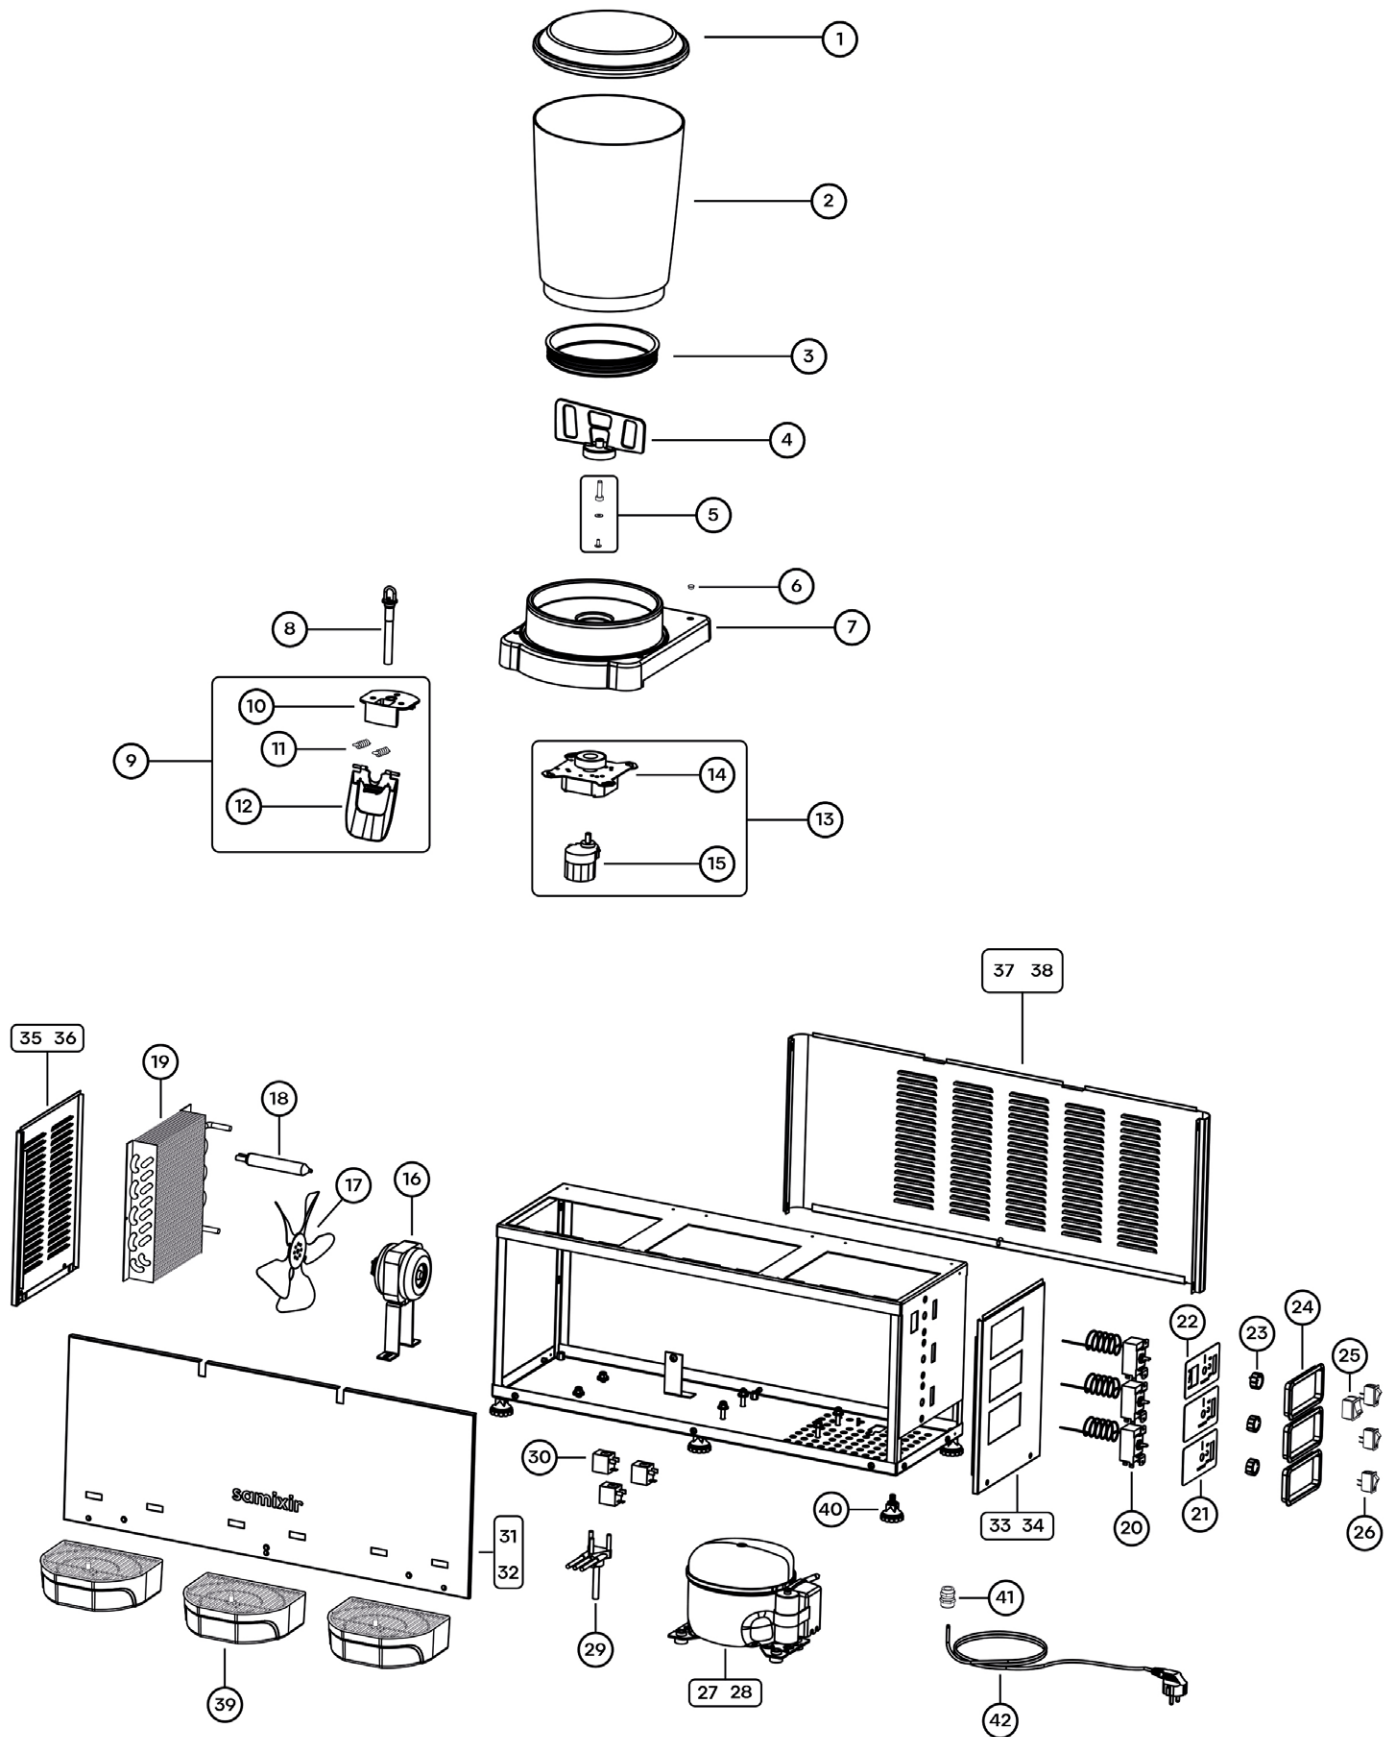

Panoramic 10 Triple Analog Exploded Parts Picture

Panoramic 10 Triple Analog Spare Part List

PIC. NO	STOCK CODE	PART NAME	UNIT PRICE
1	YM-0667	10 L PANORAMIC BOWL COVER TRANSPARENT	12,00 EUR
2	YM-0664	10 L PANORAMIC BOWL	30,00 EUR
3	YM-0669	10 L PANORAMIC BOWL GASKET	7,00 EUR
4	YM-0673	10 L MIXING PALETTE	9,50 EUR
5	YM-0674	PANORAMIC MIXING SHAFT SET	4,00 EUR
6	YM-0678	PANORAMIC 10 L TABLE SCREW TAP	1,00 EUR
7	YM-0677	PANORAMIC 10 L TABLE SET	90,00 EUR
8	YM-0670	10 L PANORAMIC TAP HOSE	3,00 EUR
9	YM-0671	10 L PANORAMIC TAP SET	11,00 EUR
10	YM-0255	PANORAMIC TAP BODY	3,00 EUR
11	YM-0198	CLASSICAL/PANORAMIC TAP SPRING (1 PCS)	1,00 EUR
12	YM-0672	10 L PANORAMIC TAP HANDLE	5,00 EUR
13	YM-1232	PANORAMIC MIXING MOTOR SET	60,00 EUR
14	YM-0675	PANORAMIC MIXING MOTOR MAGNET SET	10,00 EUR
15	YM-1080	PANORAMIC MIXING MOTOR 30 RPM	50,00 EUR
16	YM-0902	FAN MOTOR 7W	26,00 EUR
17	YM-0029	20 CM 34 DEGREE FAN WING (40 L - MM44 - MMM30)	4,00 EUR
18	YM-0543	15 GR DRIER	3,00 EUR
19	YM-0834	PANORAMIC 10 TWIN/ TRIPLE CONDENSER	80,00 EUR
20	YM-0202	ANALOG THERMOSTAT	8,00 EUR
21	YM-0845	10 TWIN/TRIPLE MIXING SWITCH STICKER	2,00 EUR
22	YM-0901	10 TWIN/TRIPLE MAIN SWITCH STICKER	2,00 EUR
23	YM-0421	THERMOSTAT BUTTON	2,00 EUR
24	YM-0693	10 L SWITCH FRAMEE	3,00 EUR
25	YM-0126	1-0 WIDE POINT LIGHTENED SWITCH	3,00 EUR
26	YM-0412	ON OFF SINGLE NON-ILLUMINATED SWITCH	3,00 EUR
27	YM-1381	PANORAMIC 10 L TRIPLE COMPRESSOR R134	130,00 EUR
28	YM-1382	PANORAMIC 10 L TRIPLE COMPRESSOR R290	130,00 EUR
29	YM-0911	SOLENOID BODY 1 INPUT 3 OUTPUT	80,00 EUR
30	YM-0611	SOLENOID COIL (1 PCS)	15,00 EUR
31	YM-0858	PANORAMIC 10 TRIPLE FRONT COVER YELLOW	23,00 EUR
32	YM-0859	PANORAMIC 10 TRIPLE FRONT COVER BLACK	23,00 EUR
33	YM-0852	TRIPLE LEFT COVER YELLOW	13,00 EUR
34	YM-0853	PANORAMIC 10 TRIPLE LEFT COVER BLACK	13,00 EUR
35	YM-0668	PANORAMIC 10 TWIN/TRIPLE RIGHT COVER YELLOW	13,00 EUR
36	YM-0734	PANORAMIC 10 TWIN/TRIPLE RIGHT COVER BLACK	13,00 EUR
37	YM-0855	PANORAMIC 10 TRIPLE BACK COVER YELLOW	23,00 EUR
38	YM-0856	PANORAMIC 10 TRIPLE BACK COVER BLACK	23,00 EUR
39	YM-0702	DRAINING BOARD SET - NEW MODEL	9,50 EUR
40	YM-0102	MACHINE FOOT NYLON6	2,00 EUR
41	YM-0142	CABLE GLANDS PG7	2,00 EUR
42	YM-0123	PLUG CABLE 3X0,75 MM 2 M	6,00 EUR