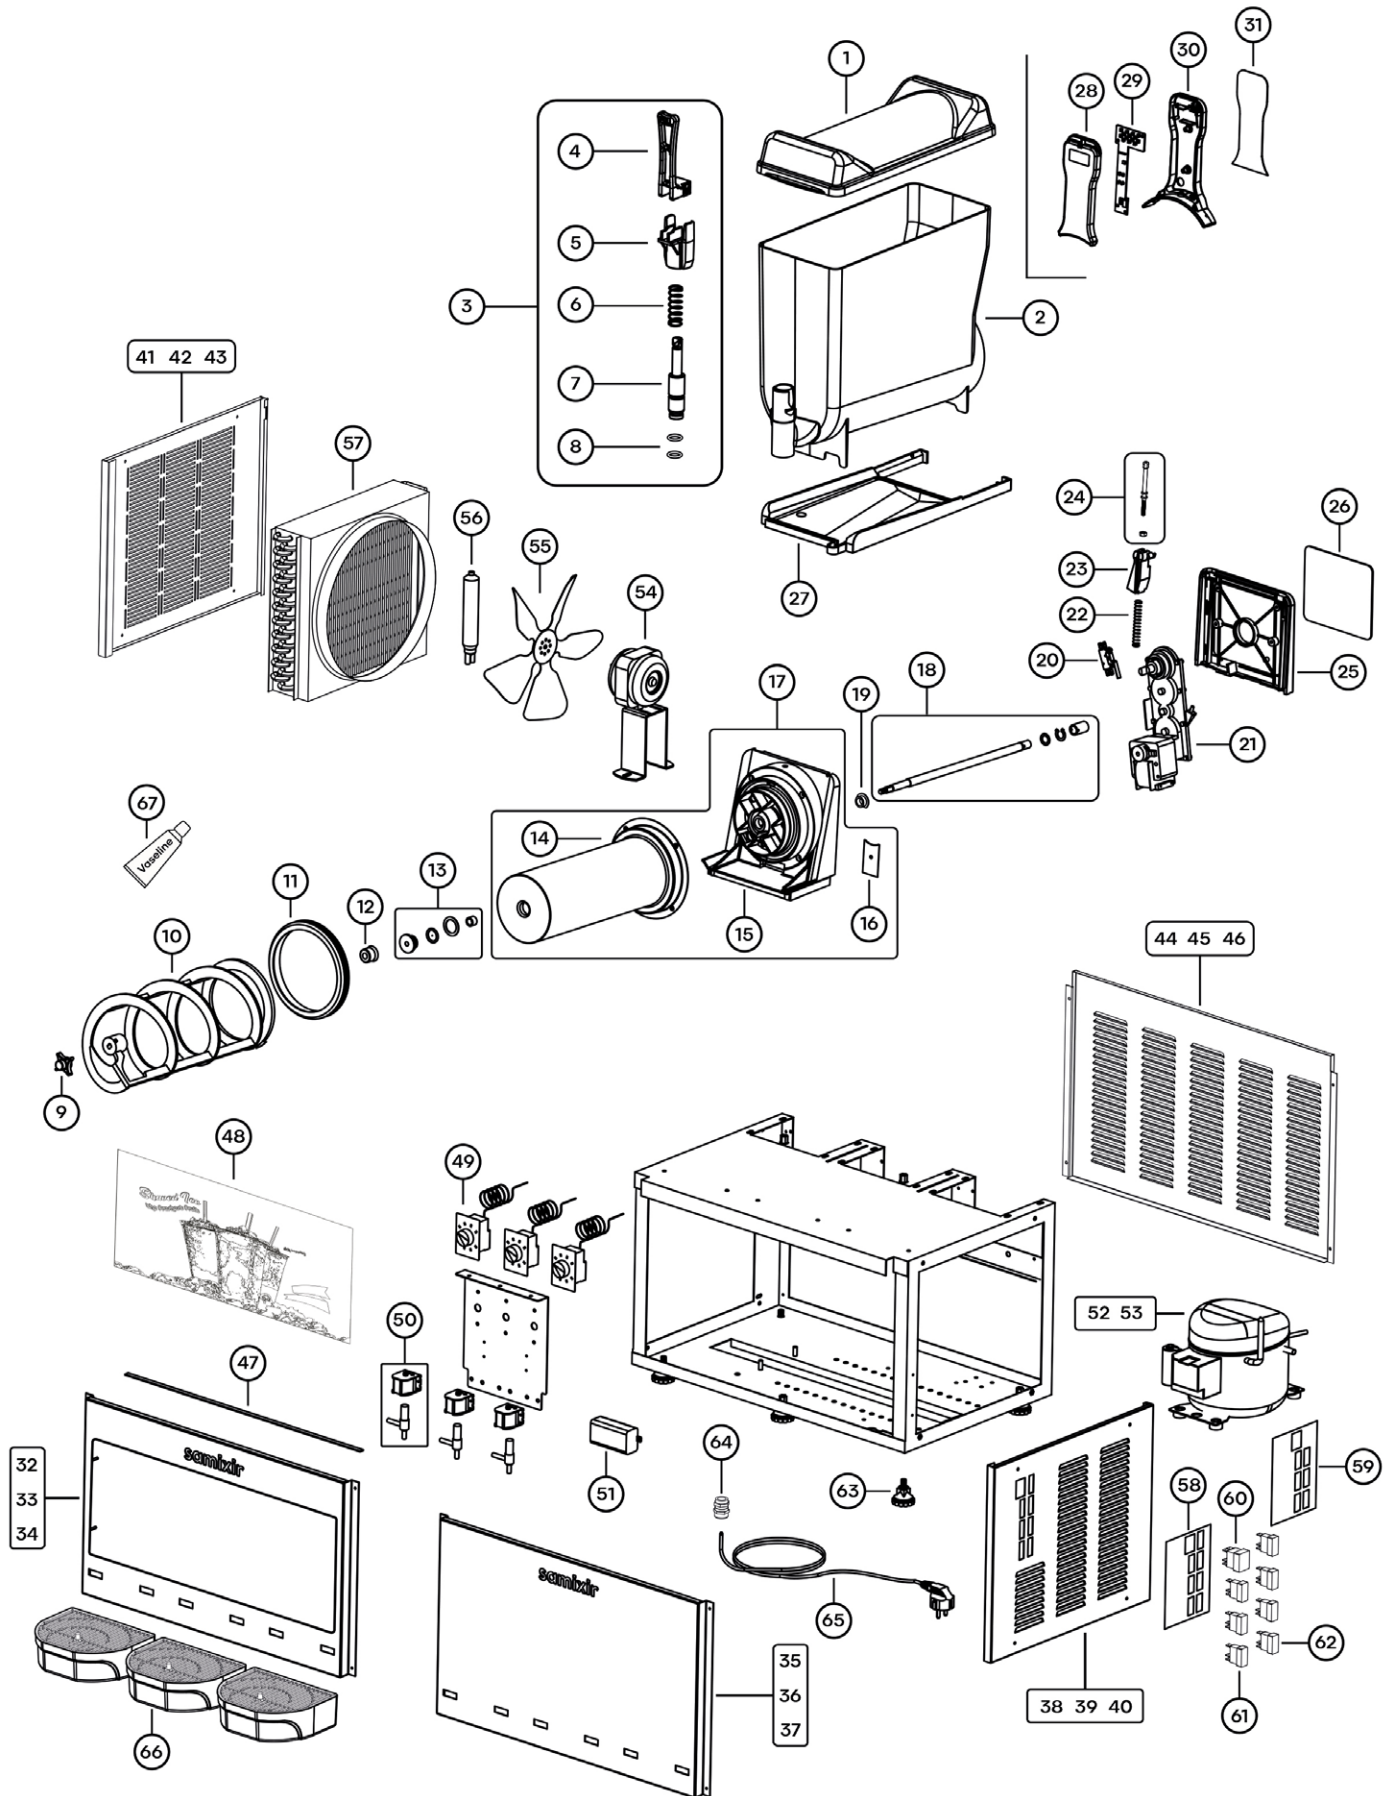

Slush Triple / Slush Triple Allure Exploded Parts Picture

Slush Triple / Slush Triple Allure Spare Part List

PIC. NO	STOCK CODE	PART NAME	UNIT PRICE
1	YM-0011	SLUSH 12 L BOWL COVER TRANSPARENT	14,00 EUR
2	YM-0009	SLUSH 12 L BOWL	48,00 EUR
3	YM-0389	SLUSH TAP SET	23,00 EUR
4	YM-0387	SLUSH TAP HANDLE	6,50 EUR
5	YM-0385	SLUSH TAP BODY	6,50 EUR
6	YM-0392	SLUSH TAP SPRING	2,50 EUR
7	YM-0390	SLUSH TAP PISTON	6,50 EUR
8	YM-0223	SLUSH TAP PISTON GASKET O-RING 15,47x3,53 RED	1,00 EUR
9	YM-0373	SLUSH AUGER NUT	5,00 EUR
10	YM-0367	SLUSH AUGER	28,00 EUR
11	YM-0488	SLUSH BOWL GASKET	9,50 EUR
12	YM-0467	SLUSH AUGER GASKET	4,00 EUR
13	YM-0720	SLUSH COOLING PLATE FRONT SLEEVE SET	7,00 EUR
14	YM-0492	SLUSH COOLING PLATE	80,00 EUR
15	YM-0362	SLUSH REAR TABLE	14,00 EUR
16	YM-0043	SLUSH REAR TABLE DRAINING SHEET	2,00 EUR
17	YM-0500	SLUSH COOLING TABLE SET	105,00 EUR
18	YM-0368	SLUSH AUGER SHAFT SET	25,00 EUR
19	YM-0552	SLUSH SINTER BUSHING	6,00 EUR
20	YM-0408	SLUSH SWITCH	35,00 EUR
21	YM-0057	SLUSH MIXER MOTOR 33RPM KENTA MR935 H40 230V 50HZ	130,00 EUR
22	YM-0405	SLUSH DENSITY ADJUSTMENT SPRING	3,00 EUR
23	YM-0402	SLUSH DENSITY INDICATOR	4,00 EUR
24	YM-0124	SLUSH DENSITY ADJUSTMENT PIN (WITH NUT)	4,00 EUR
25	YM-0364	SLUSH REAR TABLE COVER	7,00 EUR
26	YM-0490	SLUSH VISUAL CARD	3,00 EUR
27	YM-0358	SLUSH BOTTOM TABLE	14,00 EUR
28	YM-0783	SLUSH ILLUMINATION BOX COVER TRANSPARENT	9,00 EUR
29	YM-0817	RGB LED ILLUMINATION AND CONTROL CIRCUIT	65,00 EUR
30	YM-0784	SLUSH ILLUMINATION BODY	14,00 EUR
31	YM-0983	SLUSH ILLUMINATION BODY SAMIXIR LOGO VIRSUAL BUTTON (NEW TYPE)	3,00 EUR
32	YM-0812	SLUSH TRIPLE ALLURE FRONT COVER - YELLOW	22,00 EUR
33	YM-0813	SLUSH TRIPLE ALLURE FRONT COVER - BLACK	22,00 EUR
34	YM-0814	SLUSH TRIPLE ALLURE FRONT COVER - INOX	33,00 EUR
35	YM-0750	SLUSH TRIPLE FRONT COVER YELLOW	20,00 EUR
36	YM-0789	SLUSH TRIPLE FRONT COVER BLACK	20,00 EUR
37	YM-0751	SLUSH TRIPLE FRONT COVER INOX	31,00 EUR
38	YM-0838	SLUSH TRIPLE LEFT COVER YELLOW	17,00 EUR
39	YM-0839	SLUSH TRIPLE LEFT COVER BLACK	17,00 EUR
40	YM-0837	SLUSH TRIPLE LEFT COVER INOX	28,00 EUR
41	YM-1338	SLUSH TRIPLE RIGHT COVER YELLOW	17,00 EUR
42	YM-1339	SLUSH TRIPLE RIGHT COVER BLACK	17,00 EUR
43	YM-1340	SLUSH TRIPLE RIGHT COVER INOX	28,00 EUR
44	YM-1341	SLUSH TRIPLE BACK COVER YELLOW	20,00 EUR
45	YM-1342	SLUSH TRIPLE BACK COVER BLACK	20,00 EUR
46	YM-1343	SLUSH TRIPLE BACK COVER INOX	31,00 EUR
47	YM-0892	SLUSH TRIPLE FRONT PANEL LED MODULE 24V SET	15,00 EUR
48	YM-1173	SLUSH TRIPLE FRONT PANEL VISUAL FILM	10,00 EUR
49	YM-0202	ANALOG THERMOSTAT	8,00 EUR
50	YM-0765	SOLENOID VALF PVE-191/192 PCC	45,00 EUR
51	YM-0895	SLUSH TRIPLE ILLUMINATION ADAPTOR 24V-0.5A	50,00 EUR
52	YM-0612	SLUSH TRIPLE COMPRESSOR R404	290,00 EUR
53	YM-0905	SLUSH TRIPLE COMPRESSOR R290	290,00 EUR
54	YM-1115	18W Q FAN SET	45,00 EUR
55	YM-0046	SLUH 254 MM 34 DEGREE FAN BLADE	5,00 EUR
56	YM-0056	30 GR DRIER 6,35-6,35X6,35MM	5,00 EUR
57	YM-0379	SLUSH TWIN/TRIPLE CONDENSER	120,00 EUR
58	YM-1581	SLUSH TRIPLE ALLURE SWITCH LABEL	2,00 EUR
59	YM-1116	SLUSH TRIPLE SWITCH LABEL	2,00 EUR
60	YM-0551	1-0 WIDE ILLUMINATED SWITCH (WITH COVER) (ANEL)	3,00 EUR
61	YM-0719	1-0 SINGLE NON-ILLUMINATED SWITCH	3,00 EUR
62	YM-0007	1-0-2 SINGLE NON-ILLUMINATED SWITCH	3,00 EUR
63	YM-0102	MACHINE FOOT NYLON6	2,00 EUR
64	YM-0143	CABLE GLANDS PG9	3,00 EUR
65	YM-0523	PLUG CABLE 3X1 MM 2,5 M	7,00 EUR
66	YM-0702	DRIP TRAY SET NEW MODEL	9,50 EUR
67	YM-0538	LUBRI-FILM LUBRICANT NSF 28gr	8,00 EUR