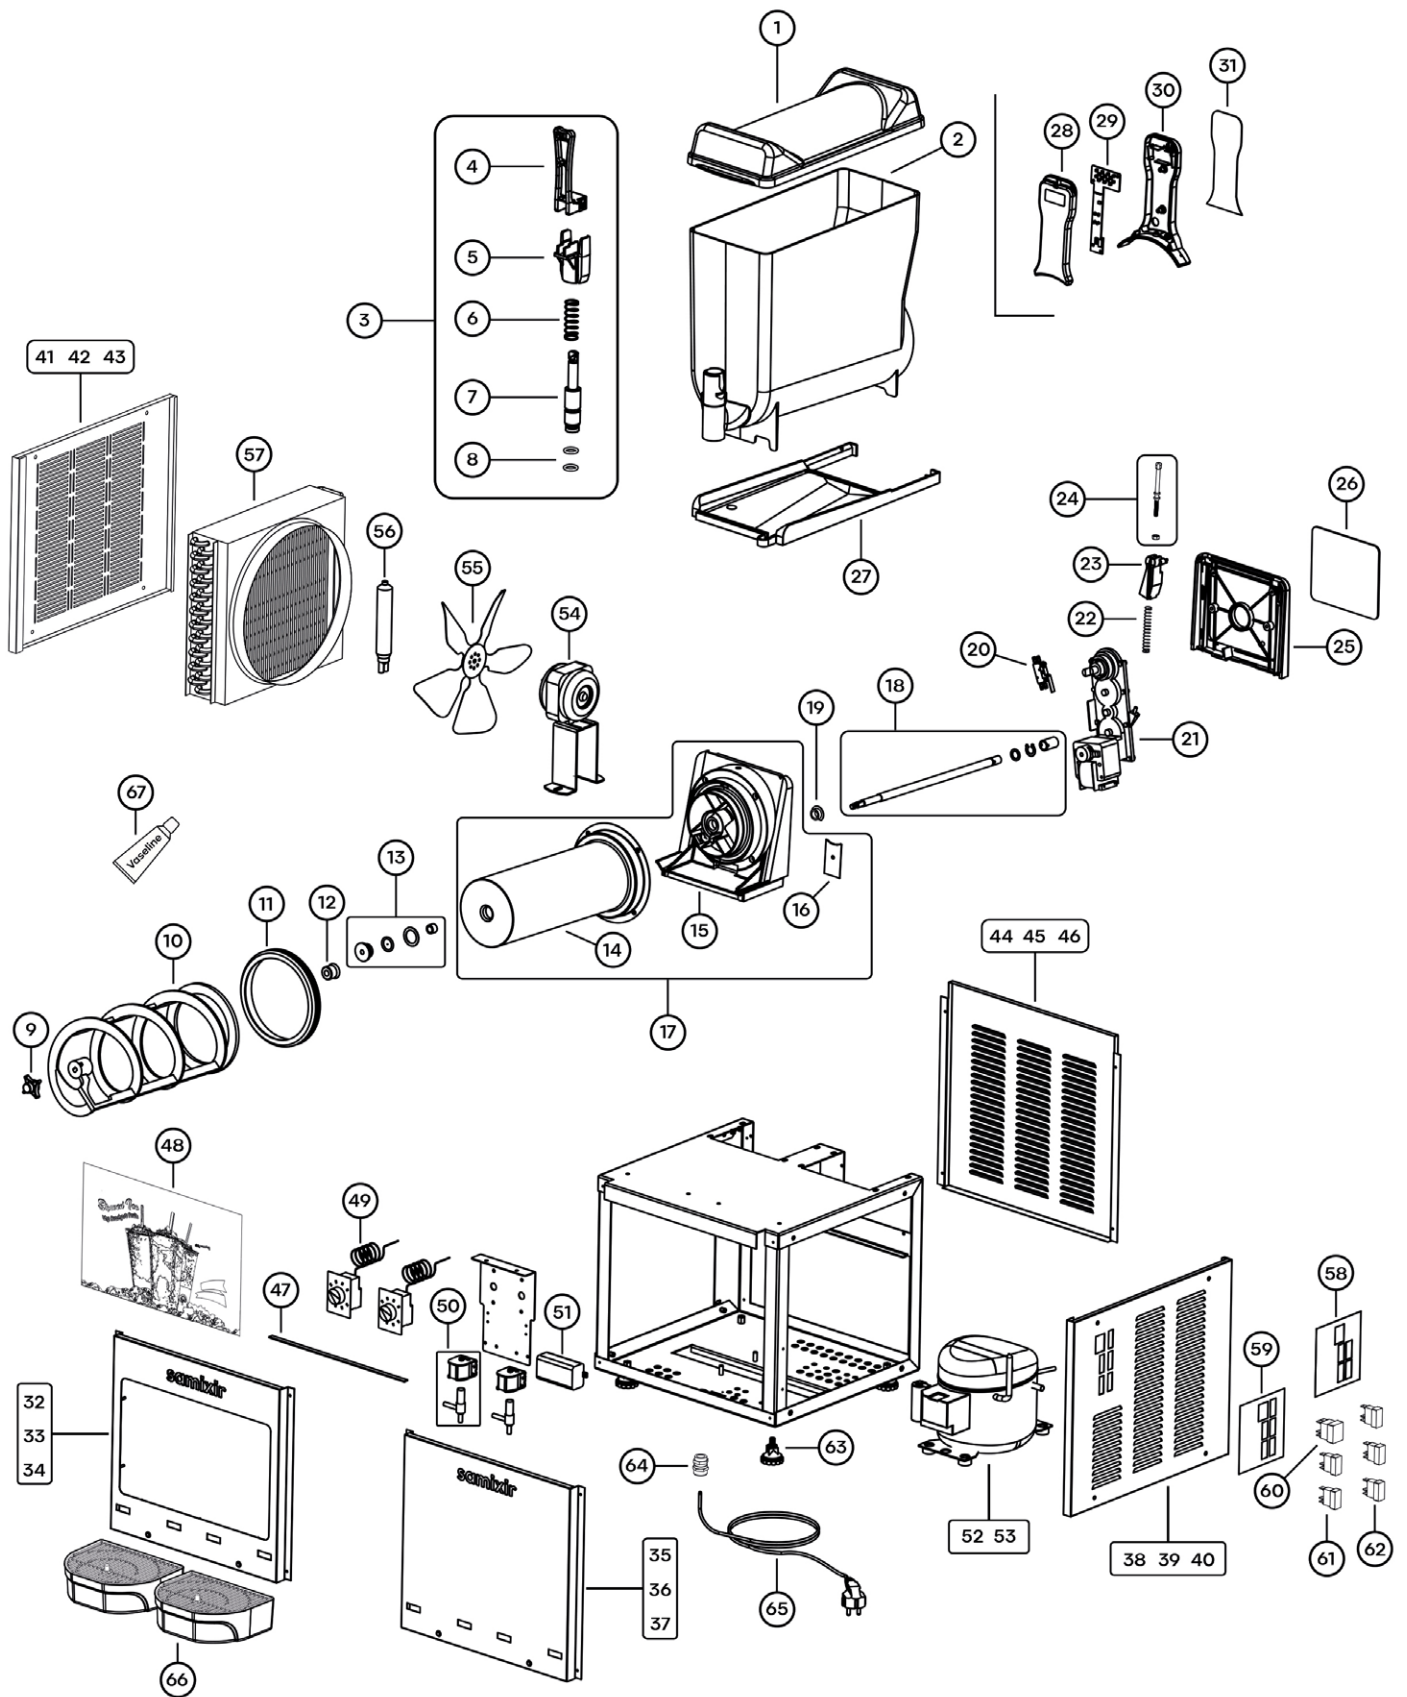

Slush Twin / Slush Twin Allure Exploded Parts Picture

Slush Twin / Slush Twin Allure Spare Part List

PIC. NO	STOCK CODE	PART NAME	UNIT PRICE
1	YM-0011	SLUSH 12 L BOWL COVER TRANSPARENT	14,00 EUR
2	YM-0009	SLUSH 12 L BOWL	48,00 EUR
3	YM-0389	SLUSH TAP SET	23,00 EUR
4	YM-0387	SLUSH TAP HANDLE	6,50 EUR
5	YM-0385	SLUSH TAP BODY	6,50 EUR
6	YM-0392	SLUSH TAP SPRING	2,50 EUR
7	YM-0390	SLUSH TAP PISTON	6,50 EUR
8	YM-0223	SLUSH TAP PISTON GASKET O-RING	1,00 EUR
9	YM-0373	SLUSH AUGER NUT	5,00 EUR
10	YM-0367	SLUSH AUGER	28,00 EUR
11	YM-0488	SLUSH BOWL GASKET	9,50 EUR
12	YM-0467	SLUSH AUGER GASKET	4,00 EUR
13	YM-0720	SLUSH COOLING PLATE FRONT SLEEVE SET	7,00 EUR
14	YM-0492	SLUSH COOLING PLATE	80,00 EUR
15	YM-0362	SLUSH REAR TABLE	14,00 EUR
16	YM-0043	SLUSH REAR TABLE DRAINING SHEET	2,00 EUR
17	YM-0500	SLUSH COOLING TABLE SET	105,00 EUR
18	YM-0368	SLUSH AUGER SHAFT SET	25,00 EUR
19	YM-0552	SLUSH SINTER BUSHING	6,00 EUR
20	YM-0408	SLUSH SWITCH	35,00 EUR
21	YM-0057	SLUSH MIXER MOTOR 33RPM	130,00 EUR
22	YM-0405	SLUSH DENSITY ADJUSTMENT SPRING	3,00 EUR
23	YM-0402	SLUSH DENSITY INDICATOR	4,00 EUR
24	YM-0124	SLUSH DENSITY ADJUSTMENT PIN (WITH NUT)	4,00 EUR
25	YM-0364	SLUSH REAR TABLE COVER	7,00 EUR
26	YM-0490	SLUSH VISUAL CARD	3,00 EUR
27	YM-0358	SLUSH BOTTOM TABLE	14,00 EUR
28	YM-0783	SLUSH ILLUMINATION BOX COVER TRANSPARENT	9,00 EUR
29	YM-0817	RGB LED ILLUMINATION AND CONTROL CIRCUIT	65,00 EUR
30	YM-0784	SLUSH ILLUMINATION BODY	14,00 EUR
31	YM-0983	SLUSH ILLUMINATION BODY SAMIXIR LOGO VIRSUAL BUTTON (NEW TYPE)	3,00 EUR
32	YM-0809	SLUSH TWIN ALLURE FRONT COVER - YELLOW	20,00 EUR
33	YM-0810	SLUSH TWIN ALLURE FRONT COVER - BLACK	20,00 EUR
34	YM-0811	SLUSH TWIN ALLURE FRONT COVER - INOX	31,00 EUR
35	YM-0568	SLUSH TWIN FRONT COVER YELLOW	17,00 EUR
36	YM-0785	SLUSH TWIN FRONT COVER BLACK	17,00 EUR
37	YM-0749	SLUSH TWIN FRONT COVER INOX	28,00 EUR
38	YM-1154	SLUSH TWIN LEFT COVER YELLOW	17,00 EUR
39	YM-1155	SLUSH TWIN LEFT COVER BLACK	17,00 EUR
40	YM-1156	SLUSH TWIN LEFT COVER INOX	28,00 EUR
41	YM-1348	SLUSH TWIN RIGHT COVER YELLOW	17,00 EUR
42	YM-1350	SLUSH TWIN RIGHT COVER BLACK	17,00 EUR
43	YM-1353	SLUSH TWIN RIGHT COVER INOX	28,00 EUR
44	YM-1349	SLUSH TWIN BACK COVER YELLOW	17,00 EUR
45	YM-1351	SLUSH TWIN BACK COVER BLACK	17,00 EUR
46	YM-1352	SLUSH TWIN BACK COVER INOX	28,00 EUR
47	YM-0891	SLUSH TWIN FRONT PANEL LED MODULE 24V SET	12,00 EUR
48	YM-1164	SLUSH TWIN FRONT PANEL VISUAL FILM	8,00 EUR
49	YM-0202	ANALOG THERMOSTAT	8,00 EUR
50	YM-0765	SOLENOID VALF PVE-191/192 PCC	45,00 EUR
51	YM-0894	SLUSH TWIN ILLUMINATION ADAPTOR 24V-0.5A	40,00 EUR
52	YM-0226	SLUSH TWIN COMPRESSOR R404	220,00 EUR
53	YM-0781	SLUSH TWIN COMPRESSOR R290	220,00 EUR
54	YM-1115	18W Q FAN SET	45,00 EUR
55	YM-0046	SLUH 254 MM 34 DEGREE FAN BLADE	5,00 EUR
56	YM-0056	30 GR DRYER 6,35-6,35X6,35MM	5,00 EUR
57	YM-0379	SLUSH TWIN/TWIN CONDENSER	120,00 EUR
58	YM-0534	SLUSH TWIN SWITCH LABEL	2,00 EUR
59	YM-1580	SLUSH TWIN ALLURE SWITCH LABEL	2,00 EUR
60	YM-0551	1-0 WIDE ILLUMINATED SWITCH (WITH COVER)	3,00 EUR
61	YM-0719	1-0 SINGLE NON-ILLUMINATED SWITCH	3,00 EUR
62	YM-0007	1-0-2 SINGLE NON-ILLUMINATED SWITCH	3,00 EUR
63	YM-0102	MACHINE FOOT NYLON6	2,00 EUR
64	YM-0143	CABLE GLANDS PG9	3,00 EUR
65	YM-0523	PLUG CABLE 3X1 MM 2,5 M	7,00 EUR
66	YM-0702	DRIP TRAY SET NEW MODEL	9,50 EUR
67	YM-0538	LUBRI-FILM LUBRICANT NSF 28gr	8,00 EUR