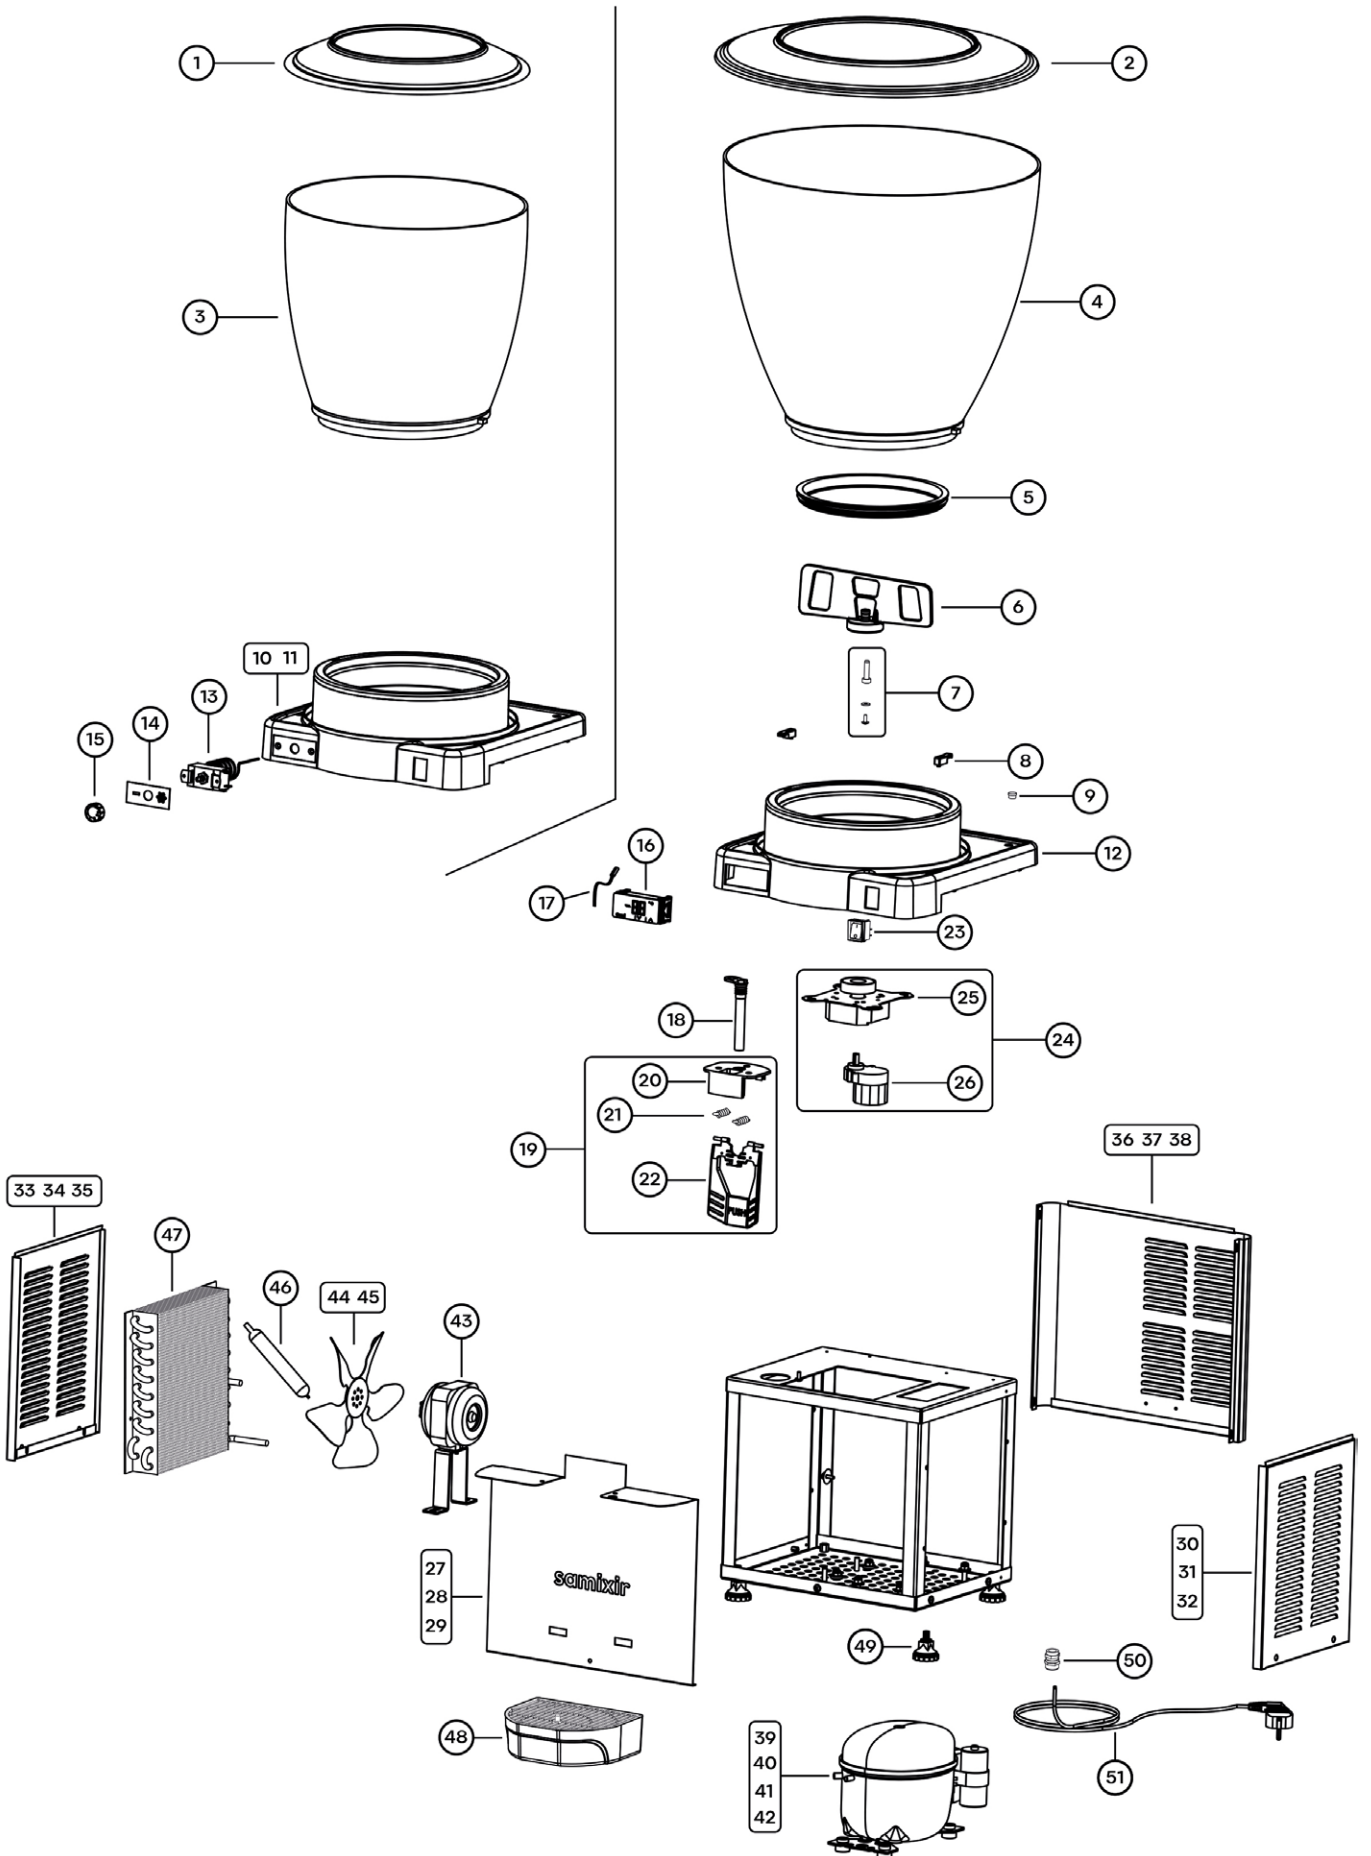

M22 Analog - Digital / M40 Analog - Digital Exploded Parts Picture

M22 Analog - Digital / M40 Analog - Digital Spare Part List

PIC. NO	STOCK CODE	PART NAME	UNIT PRICE
1	YM-0038	22 L P. MIXER BOWL COVER	14,00 EUR
2	YM-0071	40 L P. MIXER BOWL COVER	17,00 EUR
3	YM-0033	22 L PANORAMIC BOWL	35,00 EUR
4	YM-0066	40 L PANORAMIC BOWL	57,00 EUR
5	YM-0128	22/40 L PANORAMIC BOWL GASKET	7,00 EUR
6	YM-0251	22/40 L PANORAMIC MIXING PALETTE	9,50 EUR
7	YM-0674	PANORAMIC MIXER PALLETE SHAFT SET	4,00 EUR
8	YM-0246	22/40 L PANORAMIC BOWL FASTNER	1,00 EUR
9	YM-0409	CLASSICAL/PANORAMIC TABLE SCREW TAP	1,00 EUR
10	YM-0231	PANORAMIC 22 L MIXER ANALOG TABLE SET	105,00 EUR
11	YM-0232	PANORAMIC 22 L MIXER ELECTRONIC TABLE SET	105,00 EUR
12	YM-0235	PANORAMIC 40 L MIXER ELECTRONIC TABLE SET	140,00 EUR
13	YM-0202	ANALOG THERMOSTAT	8,00 EUR
14	YM-0506	ANALOG THERMOSTAT STICKER	1,00 EUR
15	YM-0421	THERMOSTAT BUTTON	2,00 EUR
16	YM-0116	ELECTRONIC THERMOSTAT	35,00 EUR
17	YM-0573	ELECTRONIC THERMOSTAT PROBE	7,00 EUR
18	YM-0219	22/40 L PANORAMIC TAP HOSE	3,00 EUR
19	YM-0257	22/40 L PANORAMIC TAP SET	11,00 EUR
20	YM-0255	PANORAMIC TAP BODY	3,00 EUR
21	YM-0198	CLASSICAL/PANORAMIC TAP SPRING (1 PCS)	1,00 EUR
22	YM-0220	CLASSICAL/PANORAMIC TAP HANDLE	5,00 EUR
23	YM-0502	ON OFF ILLUMINATED SWITCH	4,00 EUR
24	YM-1232	PANORAMIC MIXING MOTOR 30 RPM	60,00 EUR
25	YM-0675	PANORAMIC MIXER MOTOR MAGNET SET	10,00 EUR
26	YM-1080	PANORAMIC MIXER MOTOR 30 RPM MECHTEX	50,00 EUR
27	YM-0576	PANORAMIC 22/40 L FRONT COVER YELLOW	14,00 EUR
28	YM-0729	PANORAMIC 22/40 L FRONT COVER BLACK	14,00 EUR
29	YM-0575	PANORAMIC 22/40 L FRONT COVER INOX	25,00 EUR
30	YM-0580	PANORAMIC 22/40 L LEFT COVER YELLOW	14,00 EUR
31	YM-0726	PANORAMIC 22/40 L LEFT COVER BLACK	14,00 EUR
32	YM-0579	PANORAMIC 22/40 L LEFT COVER INOX	25,00 EUR
33	YM-0578	PANORAMIC 22/40 L RIGHT COVER YELLOW	14,00 EUR
34	YM-0725	PANORAMIC 22/40 L RIGHT COVER BLACK	14,00 EUR
35	YM-0577	PANORAMIC 22/40 L RIGHT COVER INOX	25,00 EUR
36	YM-0582	PANORAMIC 22/40 L BACK COVER YELLOW	14,00 EUR
37	YM-0730	PANORAMIC 22/40 L BACK COVER BLACK	14,00 EUR
38	YM-0581	PANORAMIC 22/40 L BACK COVER INOX	25,00 EUR
39	YM-1383	PANORAMIC 22 L COMPRESSOR R134	100,00 EUR
40	YM-1384	PANORAMIC 22 L COMPRESSOR R135	100,00 EUR
41	YM-1385	PANORAMIC 40 L COMPRESSOR R134	130,00 EUR
42	YM-1398	PANORAMIC 40 L COMPRESSOR R290	130,00 EUR
43	YM-0902	FAN MOTOR 7W	26,00 EUR
44	YM-0028	20 CM 28 DEGREE FAN BLADE (22 L - MM20)	4,00 EUR
45	YM-0029	21 CM 28 DEGREE FAN BLADE (40 L - MM44 - MMM30)	4,00 EUR
46	YM-0543	15 GR DRIER	3,00 EUR
47	YM-0254	PANORAMIC 22/40 L CONDENSER	70,00 EUR
48	YM-0702	DRIP TRAY SET NEW MODEL	9,50 EUR
49	YM-0102	MACHINE FOOT NYLON6	2,00 EUR
50	YM-0142	CABLE GLANDS PG7	2,00 EUR
51	YM-0123	PLUG CABLE 3X0,75MM 2 M	6,00 EUR