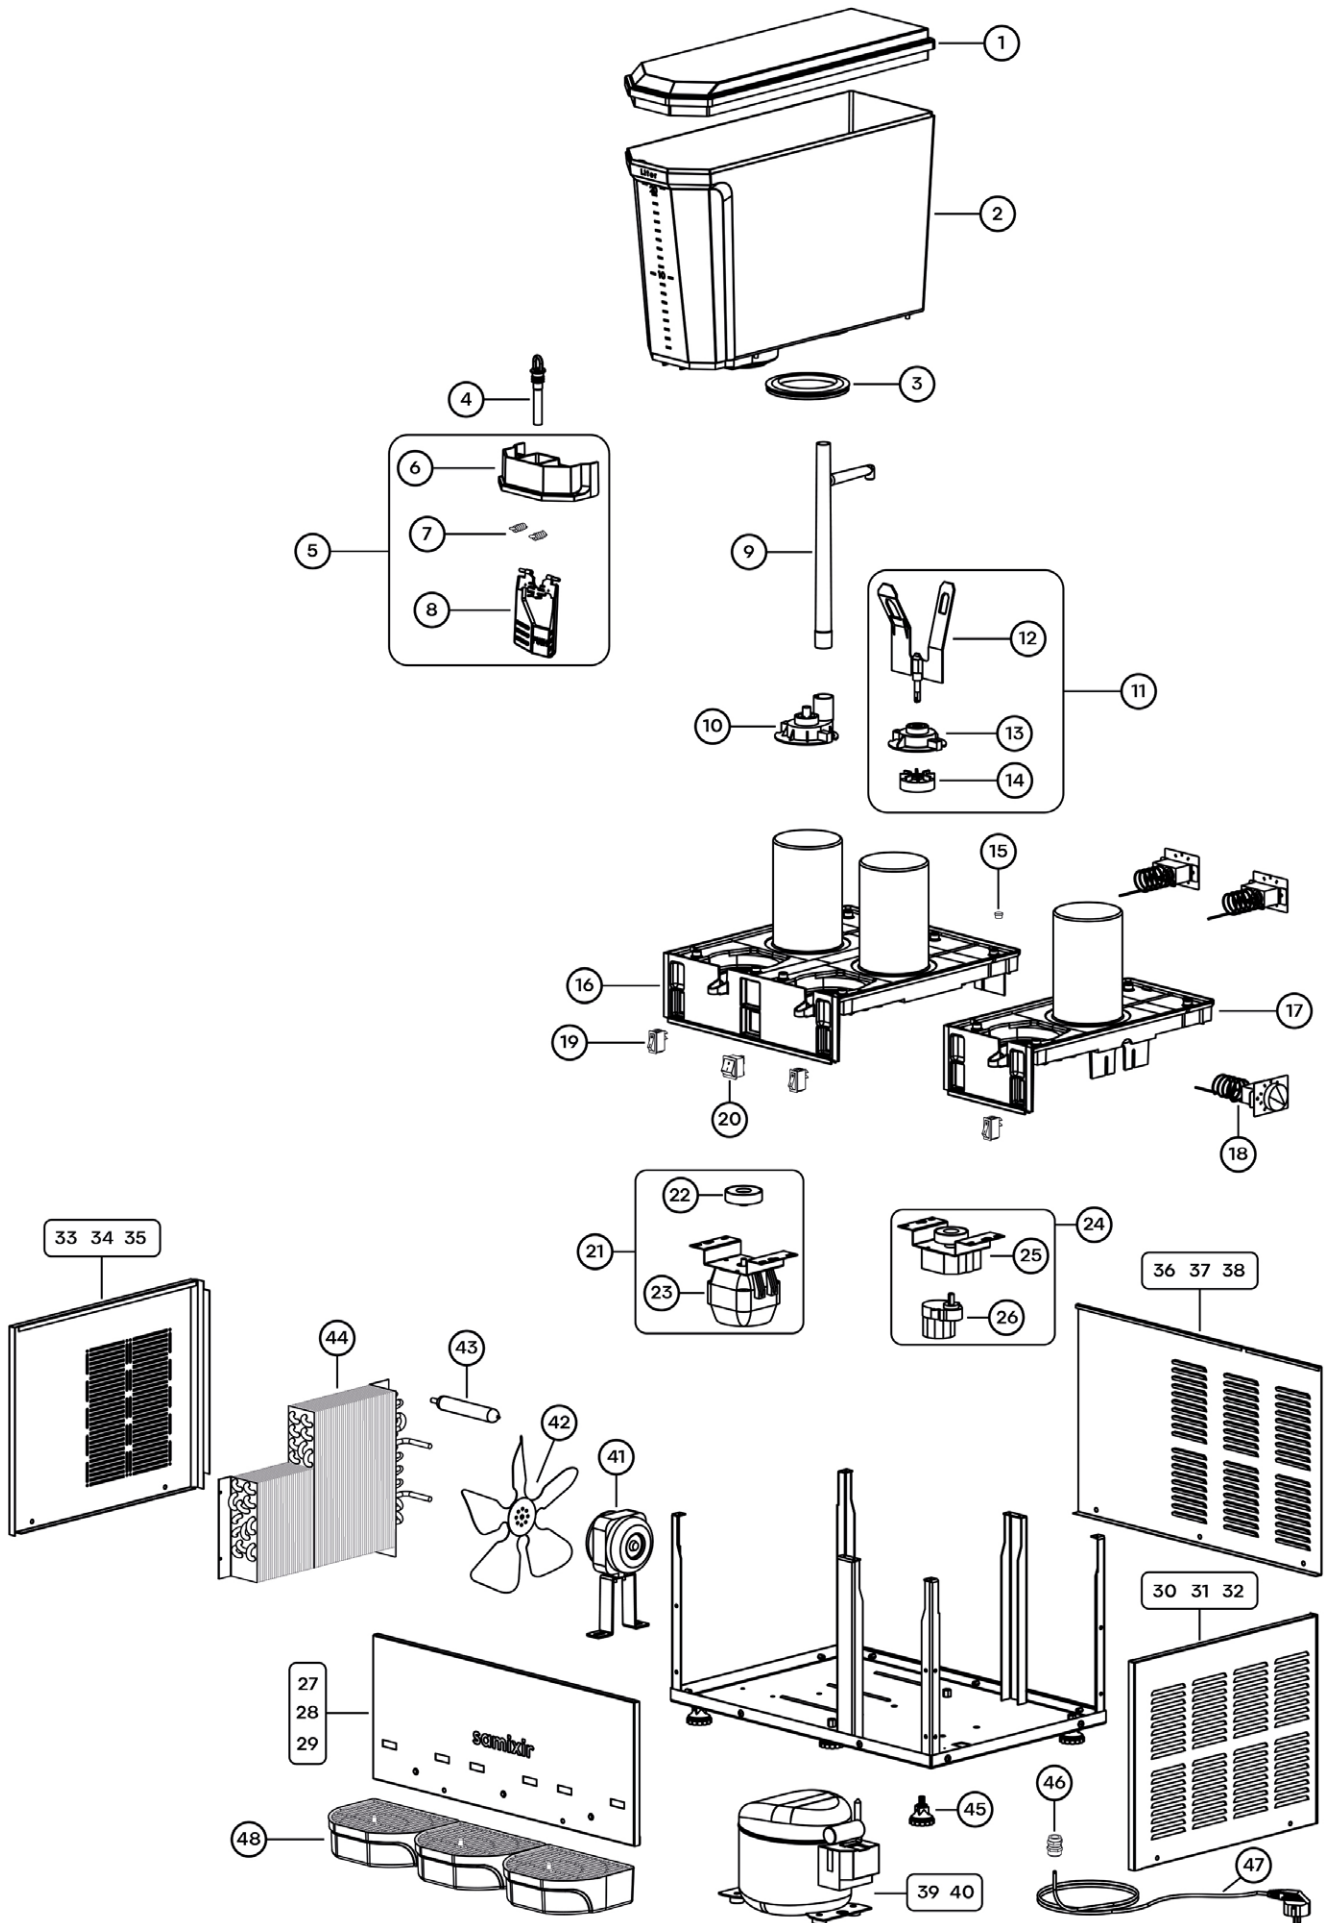

Classical Triple Exploded Parts Picture

Classical Triple Spare Part List

PIC. NO	STOCK CODE	PART NAME	UNIT PRICE
1	YM-0708	CLAS. 20 L BOWL COVER TRANSPARENT NEW	14,00 EUR
2	YM-0020	CLASSICAL 20 L BOWL	35,00 EUR
3	YM-0127	CLASSICAL BOWL GASKET	4,00 EUR
4	YM-0218	CLASSICAL TAP HOSE	3,00 EUR
5	YM-0180	CLASSICAL TAP SET	12,00 EUR
6	YM-0178	CLASSICAL TAP BODY	5,00 EUR
7	YM-0198	CLASSICAL/PANORAMIC TAP SPRING (1 PCS)	1,00 EUR
8	YM-0220	CLASSICAL/PANORAMIC TAP HANDLE	5,00 EUR
9	YM-0159	CLASSICAL SPRAY PIPE SET	7,00 EUR
10	YM-0483	CLASSICAL SCROLL PUMP SET 45 MM	8,50 EUR
11	YM-0174	CLASSICAL MIXING PALETTE SET	12,00 EUR
12	YM-0172	CLASSICAL MIXING PALETTE	3,00 EUR
13	YM-0175	CLASSICAL MIXING PALETTE BODY	3,00 EUR
14	YM-0171	CLASSICAL MIXER PALETTE MAGNET	6,00 EUR
15	YM-0409	CLASSICAL/PANORAMIC TABLE SCREW TAP	1,00 EUR
16	YM-0168	CLASSICAL TWIN TABLE SET	110,00 EUR
17	YM-0192	CLASSICAL MONO TABLE SET	85,00 EUR
18	YM-0202	ANALOG THERMOSTAT	8,00 EUR
19	YM-0412	ON OFF SINGLE NON-ILLUMINATED SWITCH	3,00 EUR
20	YM-0125	ON OFF WIDE NON-ILLUMINATED SWITCH	3,00 EUR
21	YM-0160	CLASSICAL SPRAY MOTOR SET	45,00 EUR
22	YM-0511	SPRAY MOTOR MAGNET	5,00 EUR
23	YM-0546	CLASSICAL SPRAY MOTOR (WITH PLATE)	40,00 EUR
24	YM-1231	CLASSICAL MIXER MOTOR SET 60 RPM (MECHTEX)	60,00 EUR
25	YM-0710	CLASSICAL MIXER MOTOR MAGNET SET	10,00 EUR
26	YM-0129	CLASSICAL MIXING MOTOR MAGNET 60 RPM (MECHTEX MOTOR)	50,00 EUR
27	YM-0770	CLASSICAL TWIN FRONT COVER BLACK	18,00 EUR
28	YM-0774	CLASSICAL TRIPLE FRONT COVER BLACK	18,00 EUR
29	YM-0701	CLASSICAL TRIPLE FRONT COVER INOX	29,00 EUR
30	YM-0773	CLASSICAL TRIPLE LEFT COVER YELLOW	14,00 EUR
31	YM-0777	CLASSICAL TRIPLE LEFT COVER BLACK	14,00 EUR
32	YM-0565	CLASSICAL TRIPLE LEFT COVER INOX	25,00 EUR
33	YM-0772	CLASSICAL TRIPLE RIGHT COVER YELLOW	14,00 EUR
34	YM-0776	CLASSICAL TRIPLE RIGHT COVER BLACK	14,00 EUR
35	YM-0564	CLASSICAL TRIPLE RIGHT COVER INOX	25,00 EUR
36	YM-0771	CLASSICAL TRIPLE BACK COVER YELLOW	18,00 EUR
37	YM-0775	CLASSICAL TRIPLE BACK COVER BLACK	18,00 EUR
38	YM-0761	CLASSICAL TRIPLE BACK COVER INOX	29,00 EUR
39	YM-1566	CLASSICAL TRIPLE COMPRESSOR R134	160,00 EUR
40	YM-0906	CLASSICAL TRIPLE COMPRESSOR R290	160,00 EUR
41	YM-0902	FAN MOTOR 7W	26,00 EUR
42	YM-0604	C.TWIN/TRIPLE 23 CM 28 DEGREE FAN BLADE	3,00 EUR
43	YM-0019	20 GR DRYER 6,35X2,5MM	5,00 EUR
44	YM-0432	CLASSICAL TRIPLE CONDENSER	140,00 EUR
45	YM-0102	MACHINE FOOT NYLON6	2,00 EUR
46	YM-0142	CABLE GLANDS PG7	2,00 EUR
47	YM-0123	PLUG CABLE 3X0,75MM 2 M	6,00 EUR
48	YM-0702	DRIP TRAY SET NEW MODEL	9,50 EUR