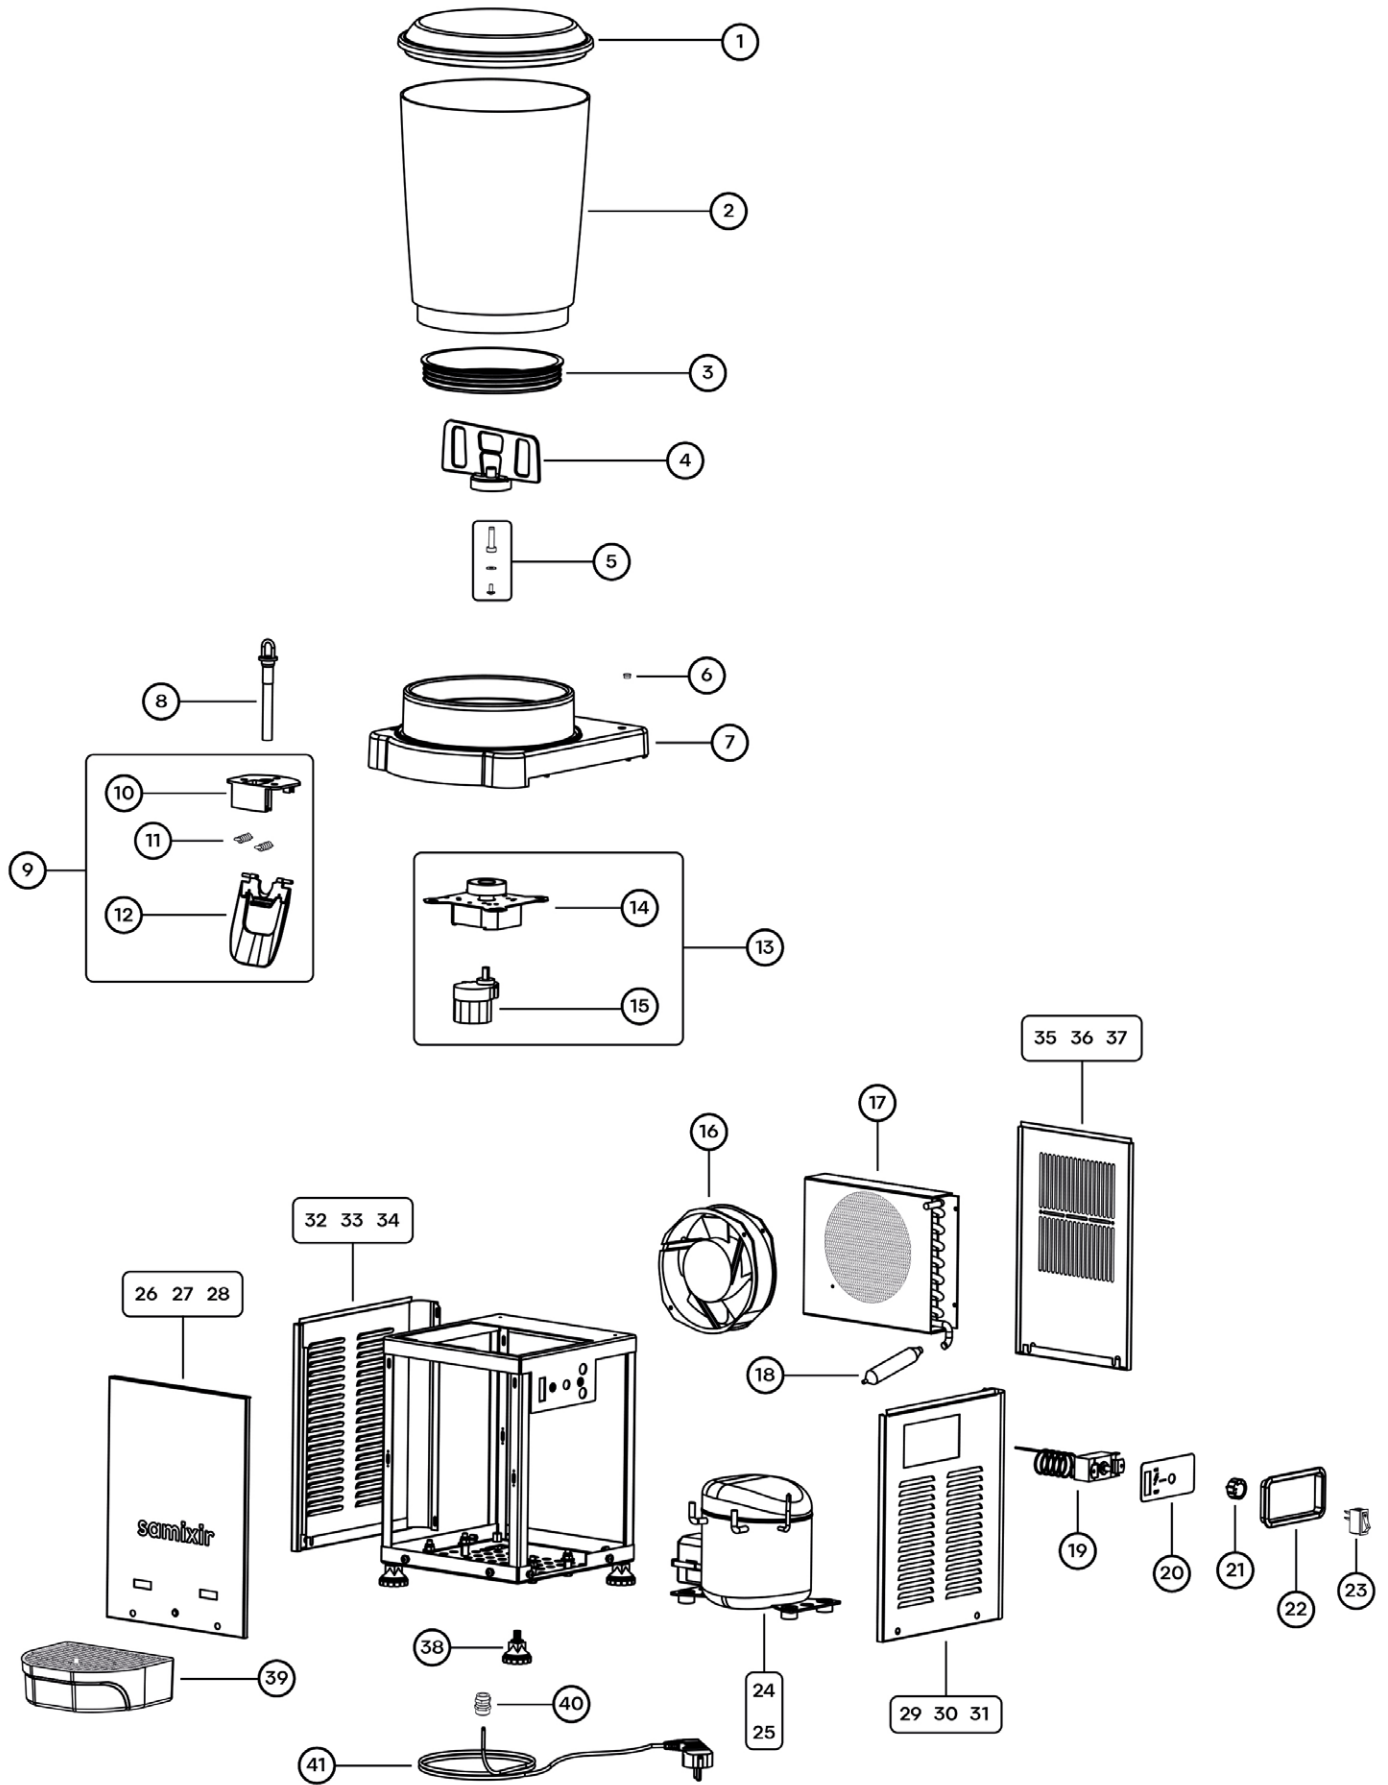

Panoramic M10 Analog Exploded Parts Picture

Panoramic M10 Analog Spare Part List

PIC. NO	STOCK CODE	PART NAME	UNIT PRICE
1	YM-0667	10 L PANORAMIC BOWL COVER TRANSPARENT	12,00 EUR
2	YM-0664	10 L PANORAMIC BOWL	30,00 EUR
3	YM-0669	10 L PANORAMIC BOWL GASKET	7,00 EUR
4	YM-0673	10 L MIXING PALETTE	9,50 EUR
5	YM-0674	PANORAMIC MIXING SHAFT SET	4,00 EUR
6	YM-0678	PANORAMIC 10 L TABLE SCREW TAP	1,00 EUR
7	YM-0677	PANORAMIC 10 L TABLE SET	90,00 EUR
8	YM-0670	10 L PANORAMIC TAP HOSE	3,00 EUR
9	YM-0671	10 L PANORAMIC TAP SET	11,00 EUR
10	YM-0255	PANORAMIC TAP BODY	3,00 EUR
11	YM-0198	CLASSICAL/PANORAMIC TAP SPRING (1 PCS)	1,00 EUR
12	YM-0672	10 L PANORAMIC TAP HANDLE	5,00 EUR
13	YM-1232	PANORAMIC MIXING MOTOR SET	60,00 EUR
14	YM-0675	PANORAMIC MIXING MOTOR MAGNET SET	10,00 EUR
15	YM-1080	PANORAMIC MIXING MOTOR 30 RPM	50,00 EUR
16	YM-1437	PANORAMIC 10 L OVAL FAN 170X38X23	20,00 EUR
17	YM-0679	PANORAMIC 10 L CONDENSER	45,00 EUR
18	YM-0013	13,5 GR DRYER 6,35X2,5MM	3,00 EUR
19	YM-0202	ANALOG THERMOSTAT	8,00 EUR
20	YM-0676	10 L THERMOSTAT STICKER	2,00 EUR
21	YM-0421	THERMOSTAT BUTTON	2,00 EUR
22	YM-0693	10 L SWITCH FRAME	3,00 EUR
23	YM-0412	ON OFF SINGLE NON-ILLUMINATED SWITCH	3,00 EUR
24	YM-0438	PANORAMIC 10 L COMPRESSOR R134A	100,00 EUR
25	YM-0907	PANORAMIC 10 L COMPRESSOR R290	100,00 EUR
26	YM-0680	PANORAMIC 10 L FRONT COVER YELLOW	13,00 EUR
27	YM-0681	PANORAMIC 10 L FRONT COVER BLACK	13,00 EUR
28	YM-0682	PANORAMIC 10 L FRONT COVER INOX	24,00 EUR
29	YM-0686	PANORAMIC 10 L LEFT COVER YELLOW	13,00 EUR
30	YM-0687	PANORAMIC 10 L LEFT COVER BLACK	13,00 EUR
31	YM-0688	PANORAMIC 10 L LEFT COVER INOX	24,00 EUR
32	YM-0683	PANORAMIC 10 L RIGHT COVER YELLOW	13,00 EUR
33	YM-0684	PANORAMIC 10 L RIGHT COVER BLACK	13,00 EUR
34	YM-0685	PANORAMIC 10 L RIGHT COVER INOX	24,00 EUR
35	YM-0689	PANORAMIC 10 L BACK COVER YELLOW	13,00 EUR
36	YM-0690	PANORAMIC 10 L BACK COVER BLACK	13,00 EUR
37	YM-0691	PANORAMIC 10 L BACK COVER INOX	24,00 EUR
38	YM-0102	MACHINE FOOT NYLON6	2,00 EUR
39	YM-0702	DRIP TRAY SET NEW MODEL	9,50 EUR
40	YM-0142	CABLE GLANDS PG7	2,00 EUR
41	YM-0123	PLUG CABLE 3X0,75MM 2 M	6,00 EUR