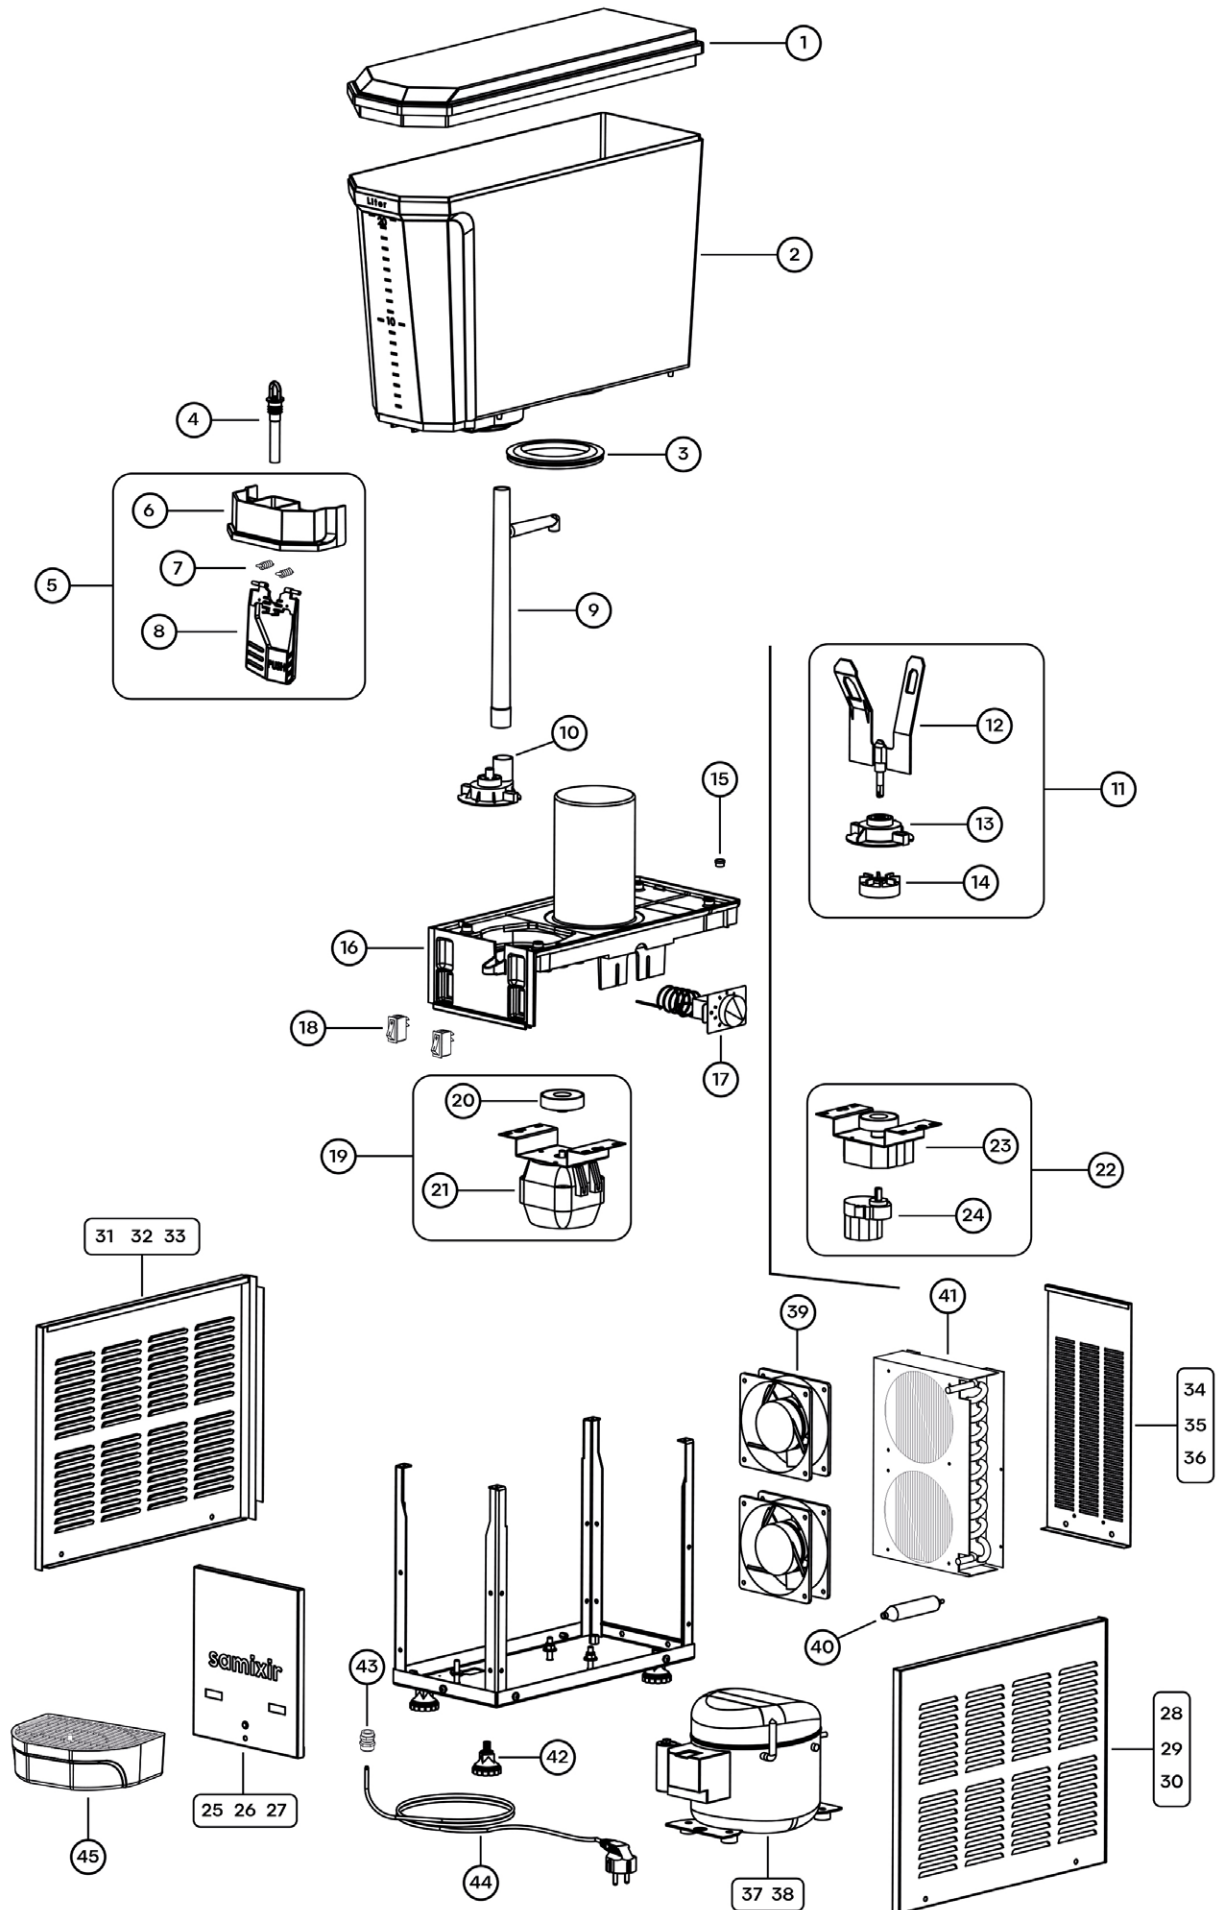

Classical Mono Exploded Parts Picture

Classical Mono Spare Part List

PIC. NO	STOCK CODE	PART NAME	UNIT PRICE
1	YM-0708	C. 20 L BOWL COVER TRANSPARENT NEW	14,00 EUR
2	YM-0020	CLASSICAL 20 L BOWL	35,00 EUR
3	YM-0127	CLASSICAL BOWL GASKET	4,00 EUR
4	YM-0218	CLASSICAL TAP HOSE	3,00 EUR
5	YM-0180	CLASSICAL TAP SET	12,00 EUR
6	YM-0178	CLASSICAL TAP BODY	5,00 EUR
7	YM-0198	CLASSICAL/PANORAMIC TAP SPRING (1 PCS)	1,00 EUR
8	YM-0220	CLASSICAL/PANORAMIC TAP HANDLE	5,00 EUR
9	YM-0159	CLASSICAL SPRAY PIPE SET	7,00 EUR
10	YM-0483	CLASSICAL SCROLL PUMP SET 45 MM	8,50 EUR
11	YM-0174	CLASSICAL MIXING PALETTE SET	12,00 EUR
12	YM-0172	CLASSICAL MIXING PALETTE	3,00 EUR
13	YM-0175	CLASSICAL MIXING PALETTE BODY	3,00 EUR
14	YM-0171	CLASSICAL MIXER PALETTE MAGNET	6,00 EUR
15	YM-0409	CLASSICAL/PANORAMIC TABLE SCREW TAP	1,00 EUR
16	YM-0192	CLASSICAL MONO TABLE SET	85,00 EUR
17	YM-0202	ANALOG THERMOSTAT	8,00 EUR
18	YM-0412	ON OFF SINGLE NON-ILLUMINATED SWITCH	3,00 EUR
19	YM-0160	CLASSICAL SPRAY MOTOR SET	45,00 EUR
20	YM-0511	SPRAY MOTOR MAGNET	5,00 EUR
21	YM-0546	CLASSICAL SPRAY MOTOR (WITH PLATE)	40,00 EUR
22	YM-1231	CLASSICAL MIXER MOTOR SET 60 RPM(MECHTEX)	60,00 EUR
23	YM-0710	CLASSICAL MIXER MOTOR MAGNET SET	10,00 EUR
24	YM-0129	CLASSICAL MIXING MOTOR MAGNET 60 RPM	50,00 EUR
25	YM-0548	CLASSICAL MONO FRONT COVER YELLOW	14,00 EUR
26	YM-0703	CLASSICAL MONO FRONT COVER BLACK	14,00 EUR
27	YM-0547	CLASSICAL MONO FRONT COVER INOX	25,00 EUR
28	YM-0560	CLASSICAL MONO LEFT COVER YELLOW	14,00 EUR
29	YM-0732	CLASSICAL MONO LEFT COVER BLACK	14,00 EUR
30	YM-0559	CLASSICAL MONO LEFT COVER INOX	25,00 EUR
31	YM-0550	CLASSICAL MONO RIGHT COVER YELLOW	14,00 EUR
32	YM-0704	CLASSICAL MONO RIGHT COVER BLACK	14,00 EUR
33	YM-0549	CLASSICAL MONO RIGHT COVER INOX	25,00 EUR
34	YM-0554	CLASSICAL MONO BACK COVER YELLOW	14,00 EUR
35	YM-0706	CLASSICAL MONO BACK COVER BLACK	14,00 EUR
36	YM-0553	CLASSICAL MONO BACK COVER INOX	25,00 EUR
37	YM-1379	CLASSICAL MONO COMPRESSOR R134	100,00 EUR
38	YM-1380	CLASSICAL MONO COMPRESSOR R290	100,00 EUR
39	YM-0148	SQUARE FAN 120x120x38 mm	20,00 EUR
40	YM-0013	13,5 GR DRIER	3,00 EUR
41	YM-0417	CLASSICAL MONO CONDENSER	80,00 EUR
42	YM-0102	MACHINE FOOT NYLON6	2,00 EUR
43	YM-0142	CABLE GLANDS PG7	2,00 EUR
44	YM-0123	PLUG CABLE 3X0,75 MM 2 M	6,00 EUR
45	YM-0702	DRIP TRAY SET NEW MODEL	9,50 EUR